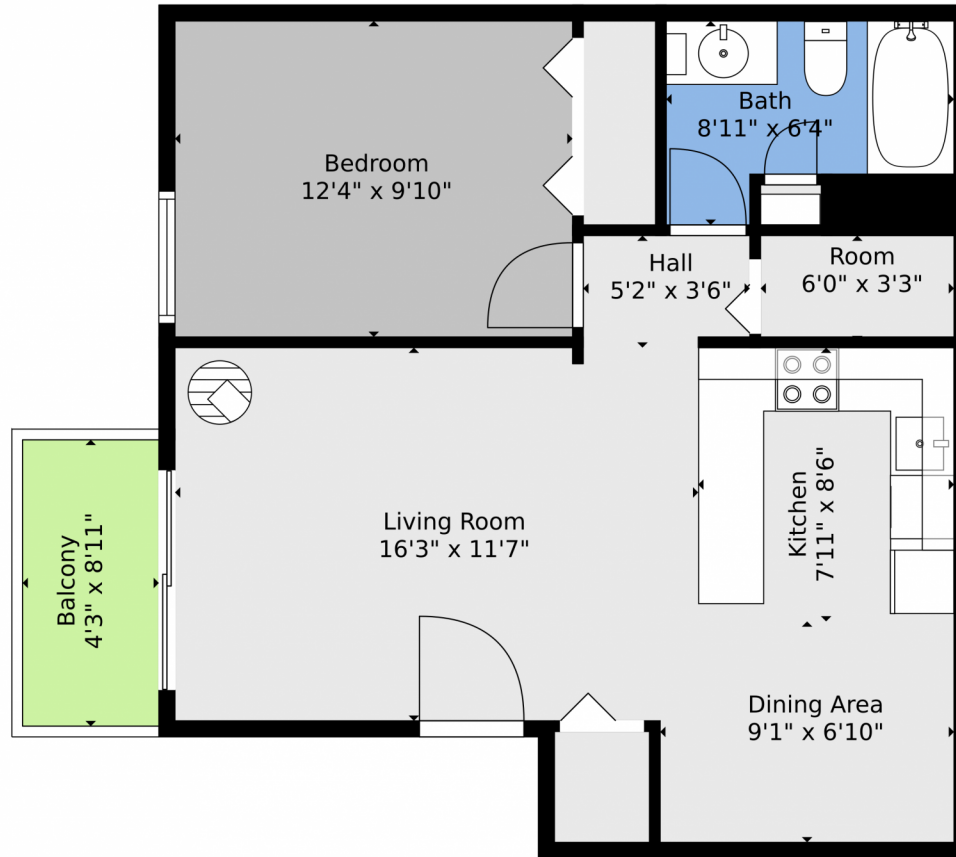

TOTAL: 573 sq. ft
FLOOR 1: 573 sq. ft
EXCLUDED AREAS: BALCONY: 38 sq. ft

Disclaimer: Sizes and Dimensions are Approximate, Actual May Vary.

Taylor Haas

303-665-7368

taylorh@coloradorpm.com

<https://www.coloradorpm.com/available-rental-properties-denver>

Scan code
for more
property
details