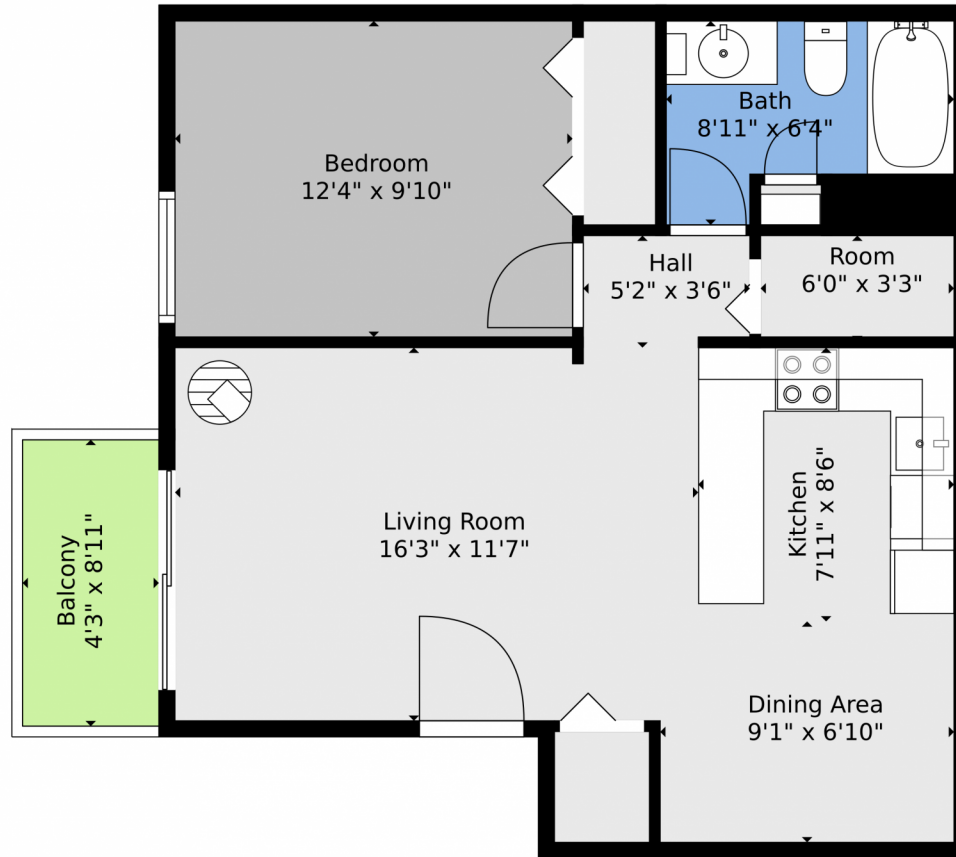

TOTAL: 573 sq. ft
FLOOR 1: 573 sq. ft
EXCLUDED AREAS: BALCONY: 38 sq. ft

Disclaimer: Sizes and Dimensions are Approximate, Actual May Vary.

Taylor Haas
303-665-7368
taylorh@coloradorpm.com
<https://www.coloradorpm.com/available-rental-properties-denver>