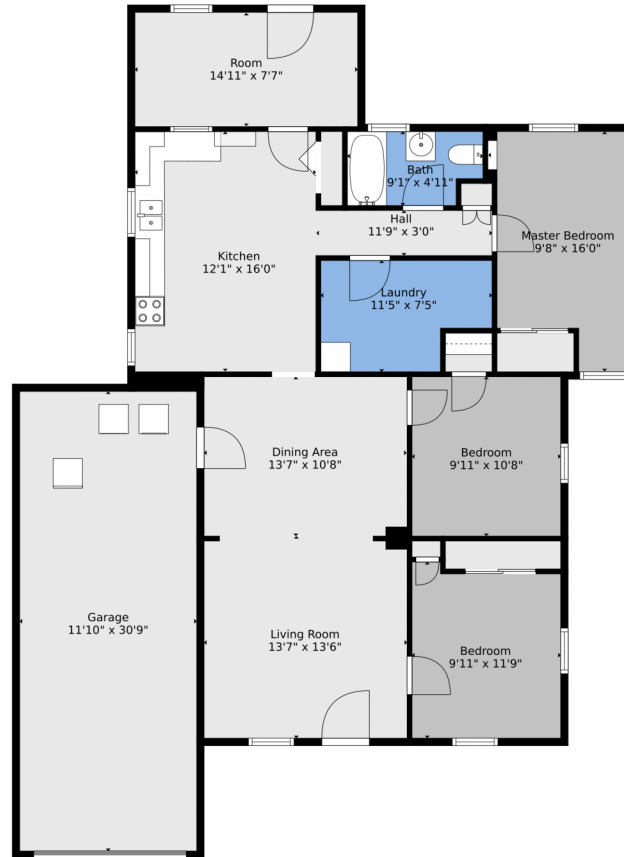

6643 Irving Street, Denver, CO 80221 – Main Level

TOTAL: 1243 sq. ft
FLOOR 1: 1243 sq. ft
EXCLUDED AREAS: GARAGE: 364 sq. ft

Disclaimer: Sizes and Dimensions are Approximate, Actual May Vary.

Taylor Haas
303-665-7368
taylorh@coloradorpm.com
<https://www.coloradorpm.com/available-rental-properties-denver>