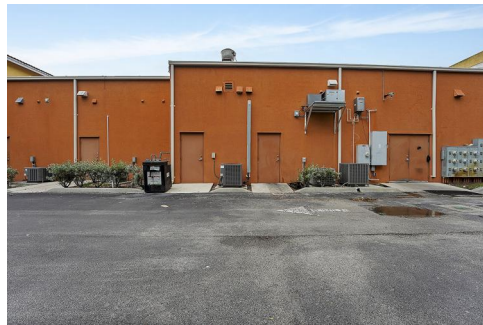

4019 Southwest Port Saint Lucie Boulevard
Port St. Lucie, FL 34953

MLS # R11006656

Commercial

1200 SQFT

Renata Janus
561-542-2387
janusinternational@yahoo.com

Scan code
for more
property
details