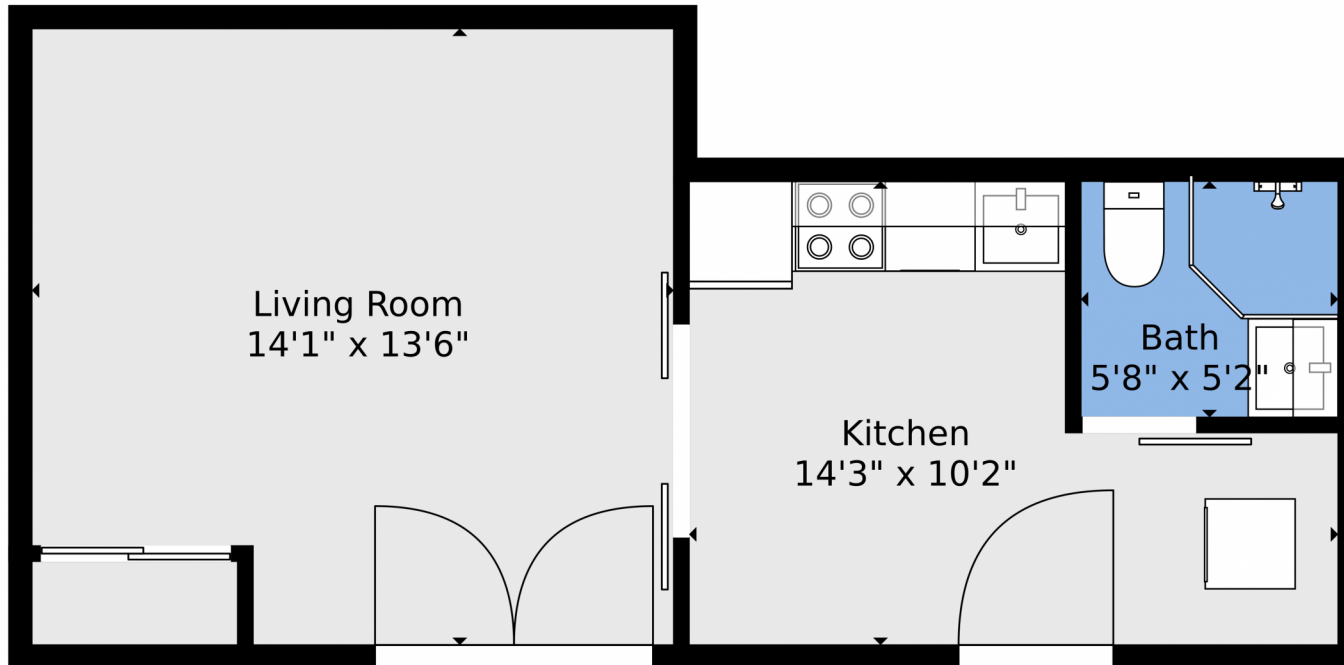

TOTAL: 339 sq. ft
FLOOR 1: 339 sq. ft

Disclaimer: Sizes and Dimensions are Approximate, Actual May Vary.

Taylor Haas
303-665-7368
taylorh@coloradorpm.com
<https://www.coloradorpm.com/available-rental-properties-denver>