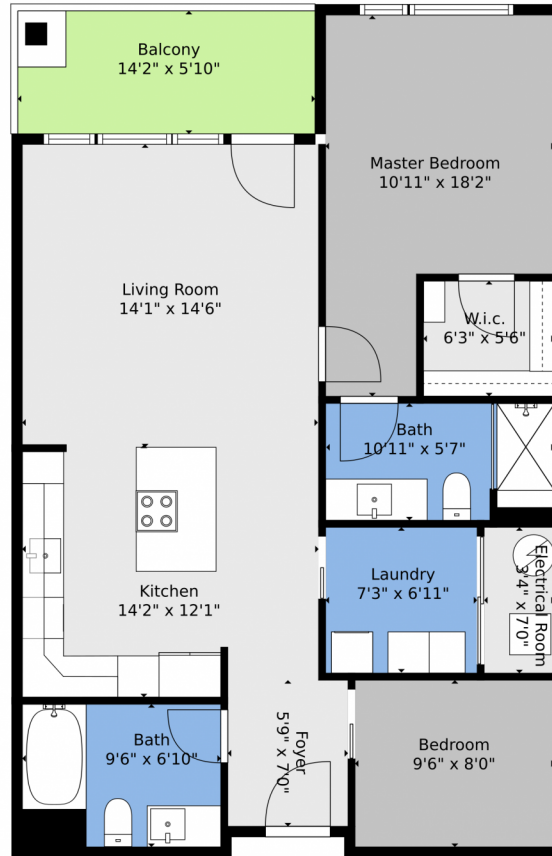

 Single Family

 988 SQFT

 2 Beds

 2 Baths

Taylor Haas
303-665-7368
taylorh@coloradorpm.com
<https://www.coloradorpm.com/available-rental-properties-denver>

TOTAL: 893 sq. ft
FLOOR 1: 893 sq. ft
EXCLUDED AREAS: ELECTRICAL ROOM: 23 sq. ft, BALCONY: 77 sq. ft
Floor Plan Created By V1photos.com, Measurements Deamed Highly Reliable But Not Guaranteed.