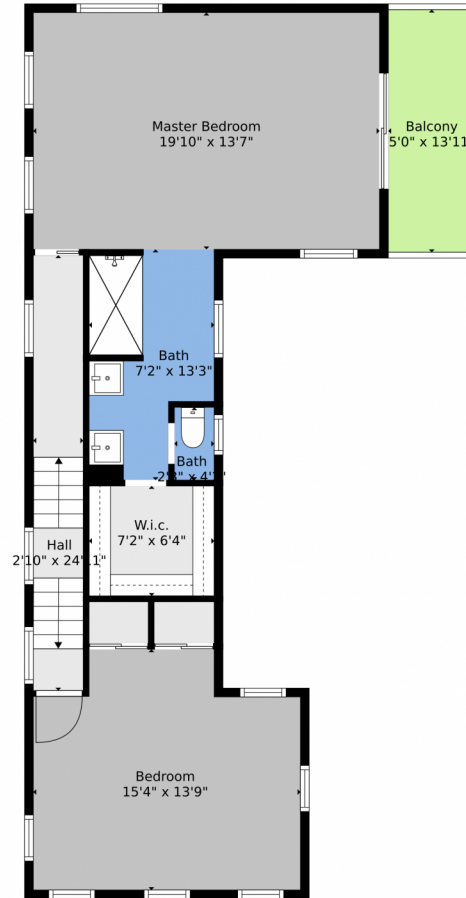

1132 Southwest 4th Terrace  
Pompano Beach, FL 33060

 Single Family

 2417 SQFT

 6 Beds

 4 Baths

**Rachael Barach**  
954-815-1418  
rachael@rachaelbarach.com  
<https://www.therachaelbarachgroup.com/>

Scan code  
for more  
property  
details

# 1132 Southwest 4th Terrace, Pompano Beach, FL 33060 – First Level

Floor Plan Created By V1photos.com, Measurements Deamed Highly Reliable, But Not Guaranteed.

Disclaimer: Sizes and Dimensions are Approximate, Actual May Vary.

# 1132 Southwest 4th Terrace, Pompano Beach, FL 33060 – Second Level

Floor Plan Created By V1photos.com, Measurements Deamed Highly Reliable, But Not Guaranteed.

Disclaimer: Sizes and Dimensions are Approximate, Actual May Vary.