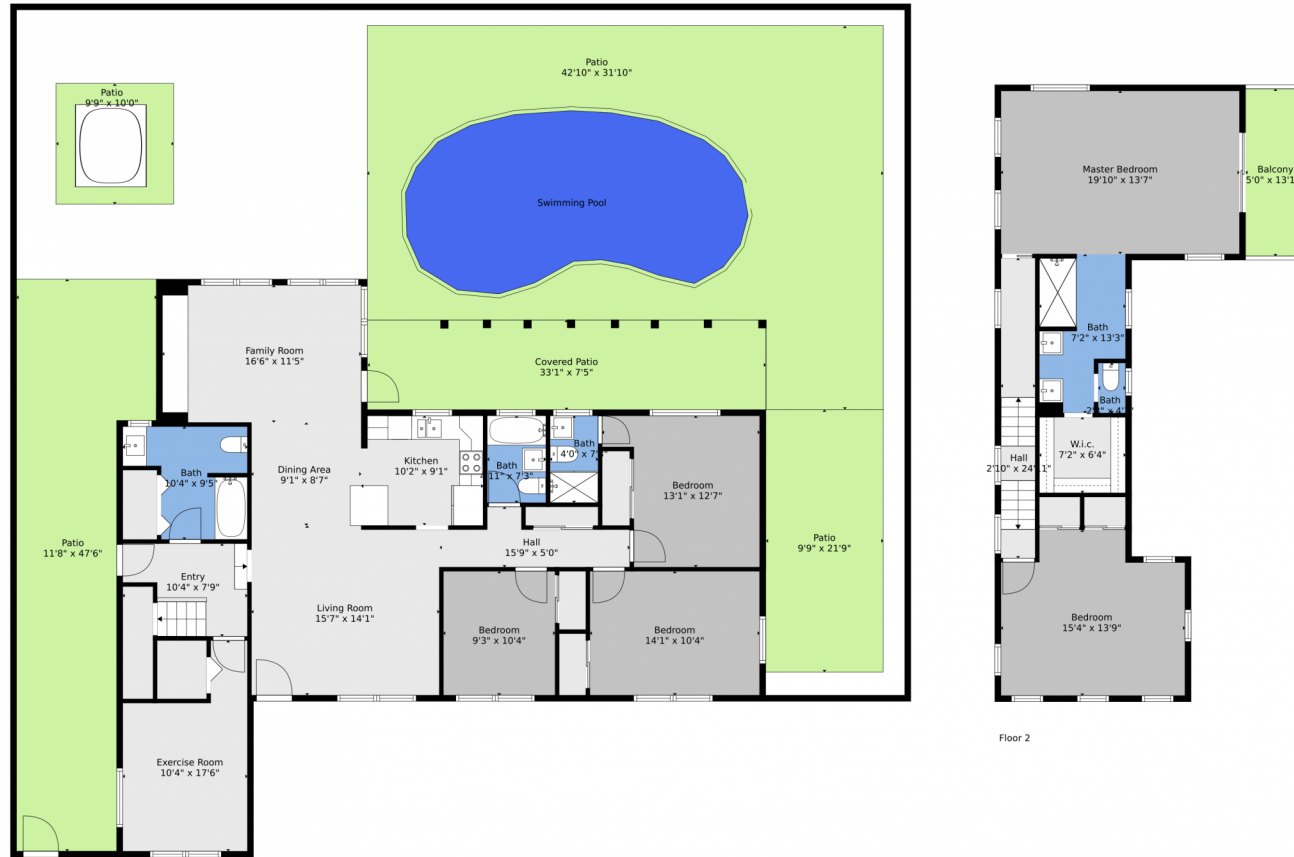

1132 Southwest 4th Terrace  
Pompano Beach, FL 33060

 Single Family

 2417 SQFT

 6 Beds

 4 Baths

**Rachael Barach**  
954-815-1418  
rachael@rachaelbarach.com  
<https://www.therachaelbarachgroup.com/>

Scan code  
for more  
property  
details

# 1132 Southwest 4th Terrace, Pompano Beach, FL 33060 – First Level

Floor Plan Created By V1photos.com, Measurements Deamed Highly Reliable, But Not Guaranteed.

Disclaimer: Sizes and Dimensions are Approximate, Actual May Vary.

# 1132 Southwest 4th Terrace, Pompano Beach, FL 33060 – Second Level

Floor Plan Created By V1photos.com, Measurements Deamed Highly Reliable, But Not Guaranteed.

Disclaimer: Sizes and Dimensions are Approximate, Actual May Vary.

# 1132 Southwest 4th Terrace, Pompano Beach, FL 33060 – All Levels

Floor 1

Floor 2

Floor Plan Created By V1photos.com, Measurements Deamed Highly Reliable, But Not Guaranteed.

Disclaimer: Sizes and Dimensions are Approximate, Actual May Vary.