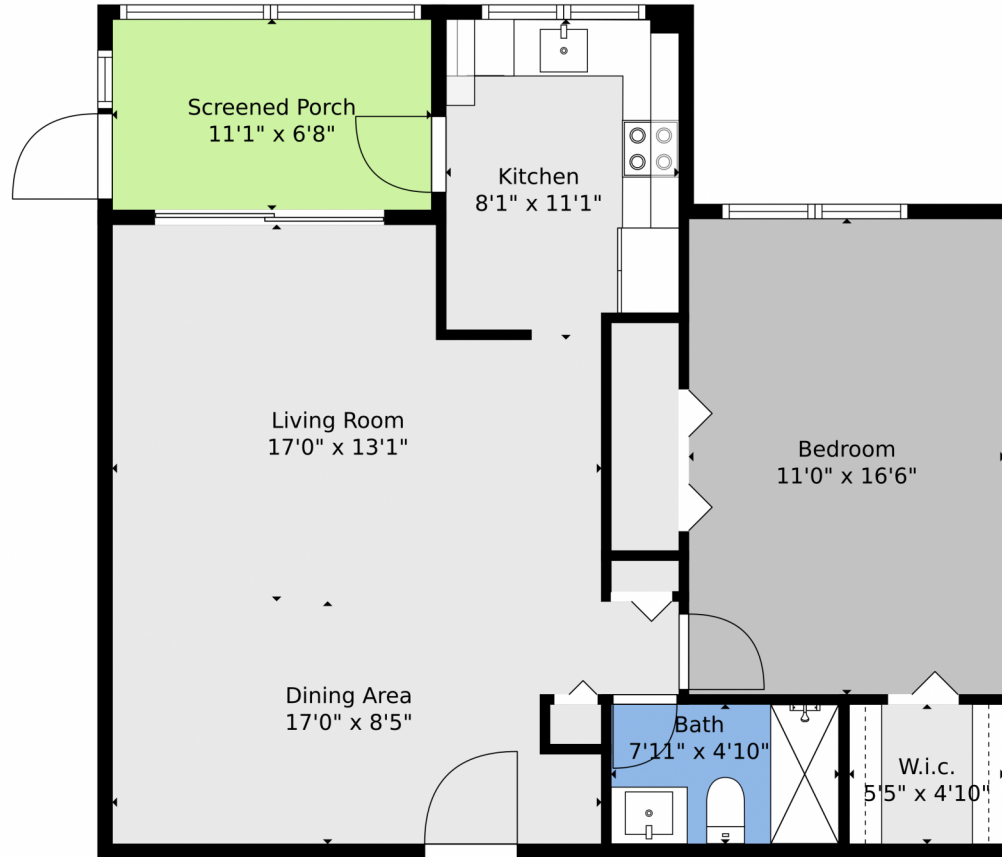

2401 Northwest 41st Avenue, Lauderdale, FL 33313 – All Levels

TOTAL: 728 sq. ft
FLOOR 1: 728 sq. ft
EXCLUDED AREAS: SCREENED PORCH: 73 sq. ft

Disclaimer: Sizes and Dimensions are Approximate, Actual May Vary.

Michael Topow
954-588-0379
mtopow@kw.com