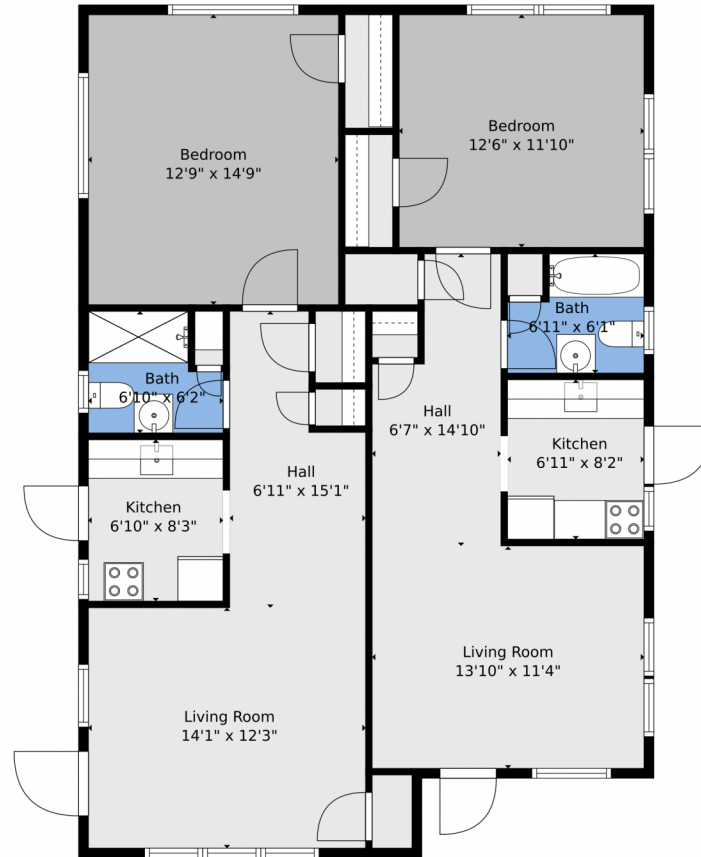

TOTAL: 1153 sq. ft
FLOOR 1: 1153 sq. ft

Disclaimer: Sizes and Dimensions are Approximate, Actual May Vary.

Mark Johnson
561-262-8042
mhjohns@comcast.net