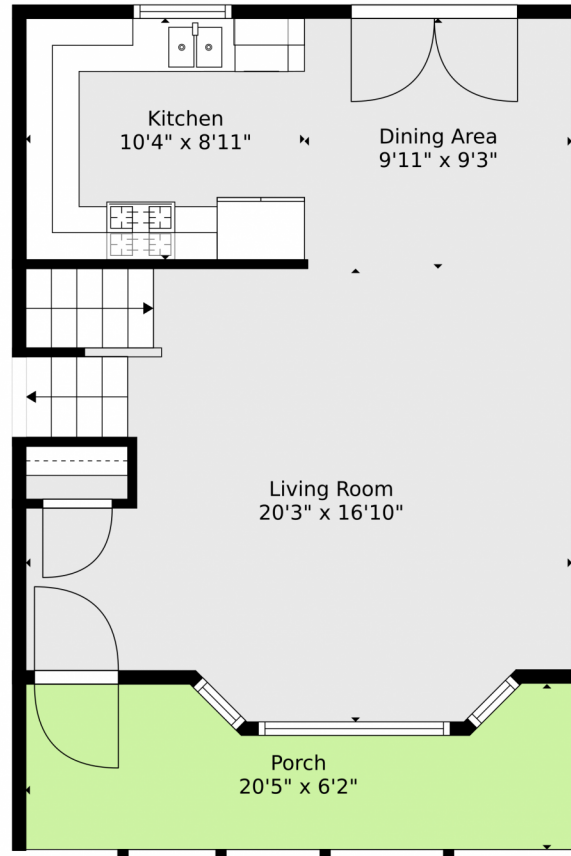

Scan code  
 for more  
 property  
 details

424 Moss Rock Way, Johnstown, CO 80534 – Lower Level

**TOTAL: 1524 sq. ft**  
Below Ground: 316 sq. ft, FLOOR 2: 559 sq. ft, FLOOR 3: 649 sq. ft  
EXCLUDED AREAS: UTILITY: 79 sq. ft, STORAGE: 211 sq. ft, PORCH: 106 sq. ft  
Floor Plan Created By V1photos.com, Measurements Deamed Highly Reliable But Not Guaranteed.

**TOTAL: 1524 sq. ft**  
Below Ground: 316 sq. ft, FLOOR 2: 559 sq. ft, FLOOR 3: 649 sq. ft  
EXCLUDED AREAS: UTILITY: 79 sq. ft, STORAGE: 211 sq. ft, PORCH: 106 sq. ft  
Floor Plan Created By V1photos.com. Measurements Deamed Highly Reliable But Not Guaranteed.

Disclaimer: Sizes and Dimensions are Approximate, Actual May Vary.

**Jace Thorpe**  
970-231-2817  
jthorpe2955@gmail.com

424 Moss Rock Way, Johnstown, CO 80534 – Upper level

**TOTAL: 1524 sq. ft**  
Below Ground: 316 sq. ft, FLOOR 2: 559 sq. ft, FLOOR 3: 649 sq. ft  
EXCLUDED AREAS: UTILITY: 79 sq. ft, STORAGE: 211 sq. ft, PORCH: 106 sq. ft  
Floor Plan Created By V1photos.com, Measurements Deamed Highly Reliable But Not Guaranteed.