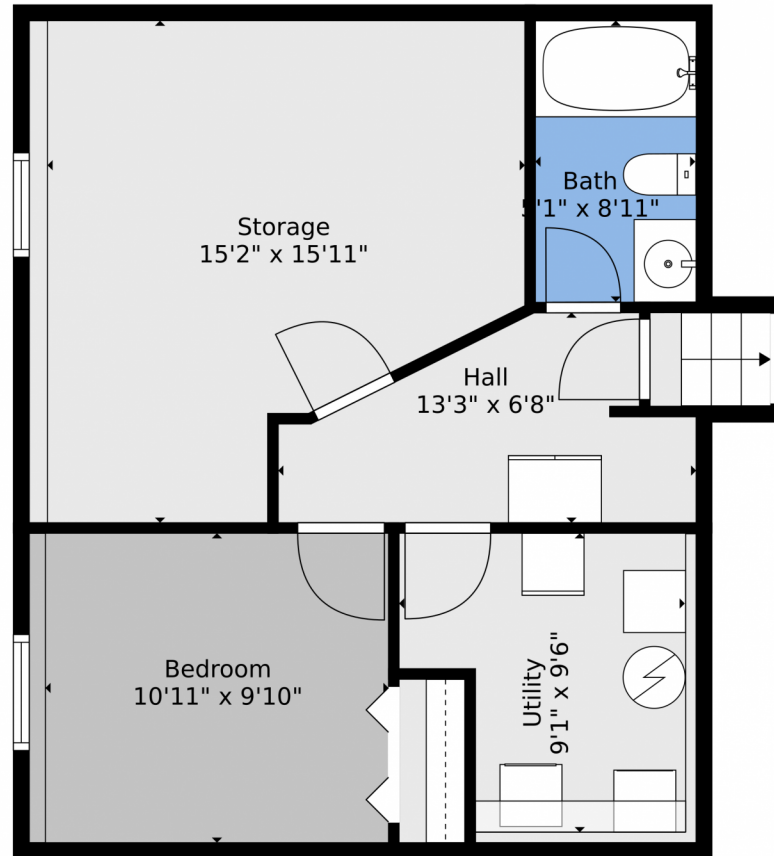

Scan code  
 for more  
 property  
 details

424 Moss Rock Way, Johnstown, CO 80534 – Lower Level

**TOTAL: 1524 sq. ft**  
Below Ground: 316 sq. ft, FLOOR 2: 559 sq. ft, FLOOR 3: 649 sq. ft  
EXCLUDED AREAS: UTILITY: 79 sq. ft, STORAGE: 211 sq. ft, PORCH: 106 sq. ft  
Floor Plan Created By V1photos.com, Measurements Deamed Highly Reliable But Not Guaranteed.

**TOTAL: 1524 sq. ft**  
Below Ground: 316 sq. ft, FLOOR 2: 559 sq. ft, FLOOR 3: 649 sq. ft  
EXCLUDED AREAS: UTILITY: 79 sq. ft, STORAGE: 211 sq. ft, PORCH: 106 sq. ft  
Floor Plan Created By V1photos.com. Measurements Deamed Highly Reliable But Not Guaranteed.

Disclaimer: Sizes and Dimensions are Approximate, Actual May Vary.

**Jace Thorpe**  
970-231-2817  
jthorpe2955@gmail.com

424 Moss Rock Way, Johnstown, CO 80534 – Upper level

**TOTAL: 1524 sq. ft**  
Below Ground: 316 sq. ft, FLOOR 2: 559 sq. ft, FLOOR 3: 649 sq. ft  
EXCLUDED AREAS: UTILITY: 79 sq. ft, STORAGE: 211 sq. ft, PORCH: 106 sq. ft  
Floor Plan Created By V1photos.com, Measurements Deamed Highly Reliable But Not Guaranteed.

# 424 Moss Rock Way, Johnstown, CO 80534 – All Levels

Floor 1

Floor 2

Floor 3

**TOTAL: 1524 sq. ft**

Below Ground: 316 sq. ft, FLOOR 2: 559 sq. ft, FLOOR 3: 649 sq. ft  
EXCLUDED AREAS: UTILITY: 79 sq. ft, STORAGE: 211 sq. ft, PORCH: 106 sq. ft