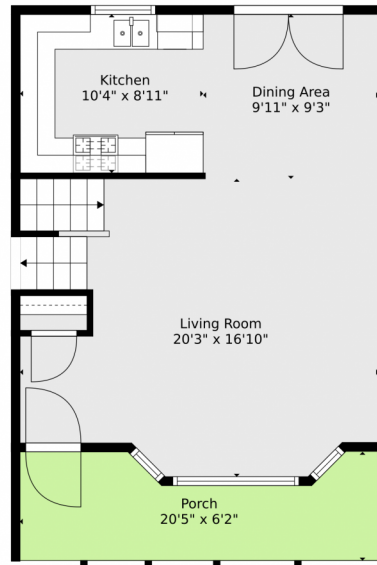

424 Moss Rock Way, Johnstown, CO 80534 – All Levels

Floor 2

TOTAL: 1524 sq. ft

Below Ground: 316 sq. ft, FLOOR 2: 559 sq. ft, FLOOR 3: 649 sq. ft
EXCLUDED AREAS: UTILITY: 79 sq. ft, STORAGE: 211 sq. ft, PORCH: 106 sq. ft

Disclaimer: Sizes and Dimensions are Approximate, Actual May Vary.

Jace Thorpe
970-231-2817
jthorpe2955@gmail.com