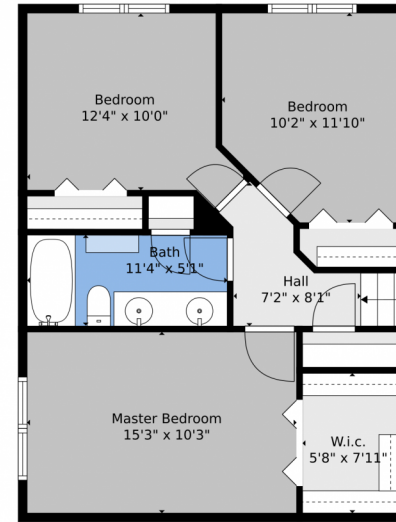

Floor 3

TOTAL: 1524 sq. ft

Below Ground: 316 sq. ft, FLOOR 2: 559 sq. ft, FLOOR 3: 649 sq. ft
EXCLUDED AREAS: UTILITY: 79 sq. ft, STORAGE: 211 sq. ft, PORCH: 106 sq. ft

Disclaimer: Sizes and Dimensions are Approximate, Actual May Vary.

Jace Thorpe
970-231-2817
jthorpe2955@gmail.com