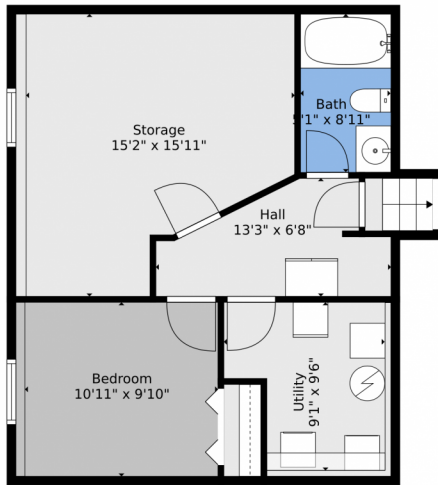

424 Moss Rock Way, Johnstown, CO 80534 – All Levels

Floor 1