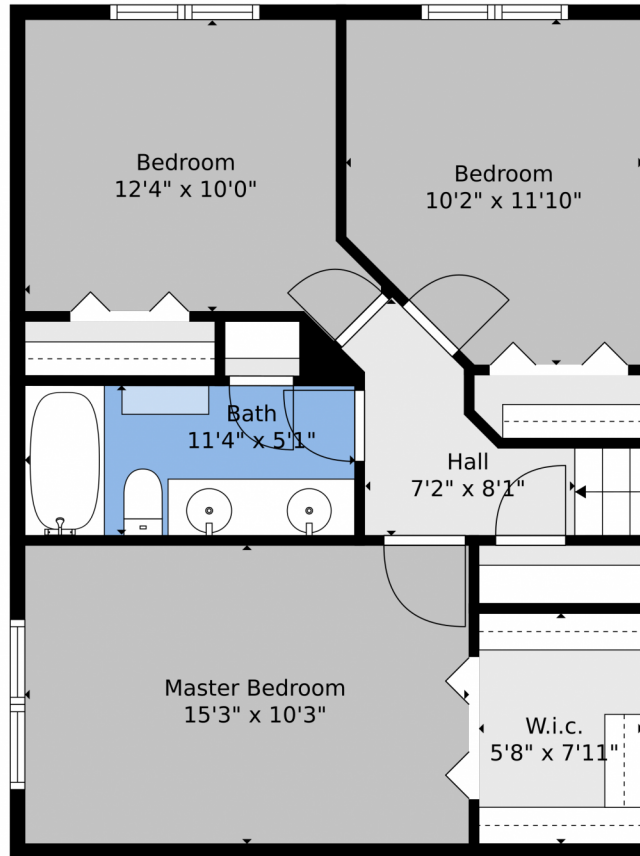

Scan code  
 for more  
 property  
 details

424 Moss Rock Way, Johnstown, CO 80534 – Lower Level

**TOTAL: 1524 sq. ft**  
Below Ground: 316 sq. ft, FLOOR 2: 559 sq. ft, FLOOR 3: 649 sq. ft  
EXCLUDED AREAS: UTILITY: 79 sq. ft, STORAGE: 211 sq. ft, PORCH: 106 sq. ft  
Floor Plan Created By V1photos.com, Measurements Deamed Highly Reliable But Not Guaranteed.

**TOTAL: 1524 sq. ft**  
Below Ground: 316 sq. ft, FLOOR 2: 559 sq. ft, FLOOR 3: 649 sq. ft  
EXCLUDED AREAS: UTILITY: 79 sq. ft, STORAGE: 211 sq. ft, PORCH: 106 sq. ft  
Floor Plan Created By V1photos.com. Measurements Deamed Highly Reliable But Not Guaranteed.

Disclaimer: Sizes and Dimensions are Approximate, Actual May Vary.

**Jace Thorpe**  
970-231-2817  
jthorpe2955@gmail.com

424 Moss Rock Way, Johnstown, CO 80534 – Upper level

**TOTAL: 1524 sq. ft**  
Below Ground: 316 sq. ft, FLOOR 2: 559 sq. ft, FLOOR 3: 649 sq. ft  
EXCLUDED AREAS: UTILITY: 79 sq. ft, STORAGE: 211 sq. ft, PORCH: 106 sq. ft  
Floor Plan Created By V1photos.com, Measurements Deamed Highly Reliable But Not Guaranteed.

Disclaimer: Sizes and Dimensions are Approximate, Actual May Vary.

**Jace Thorpe**  
970-231-2817  
jthorpe2955@gmail.com

Scan code  
for more  
property  
details