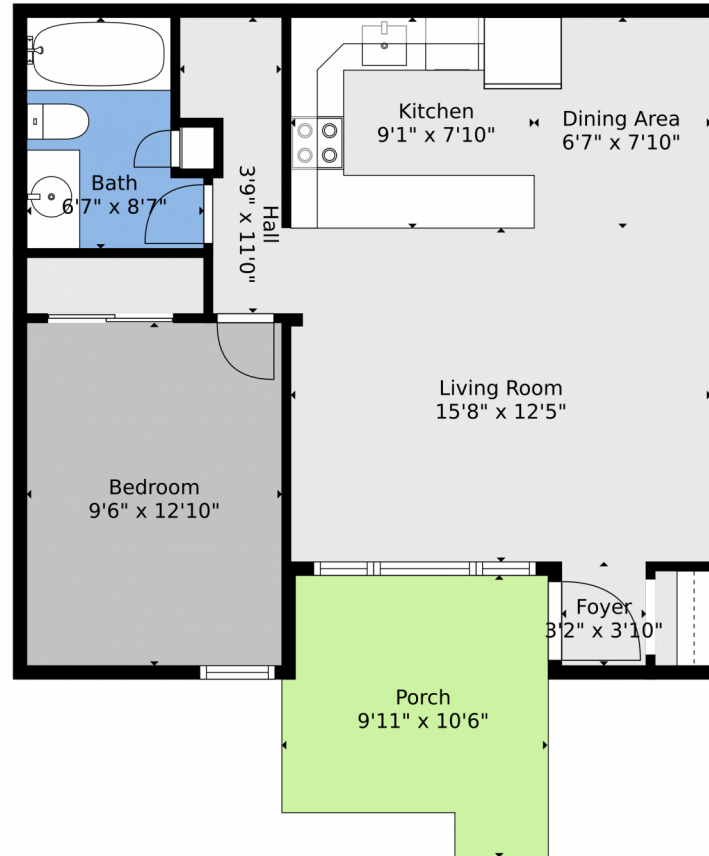

TOTAL: 631 sq. ft
FLOOR 1: 631 sq. ft
EXCLUDED AREAS: PORCH: 92 sq. ft

Disclaimer: Sizes and Dimensions are Approximate, Actual May Vary.

Taylor Haas
303-665-7368
taylorh@coloradorpm.com
<https://www.coloradorpm.com/available-rental-properties-denver>