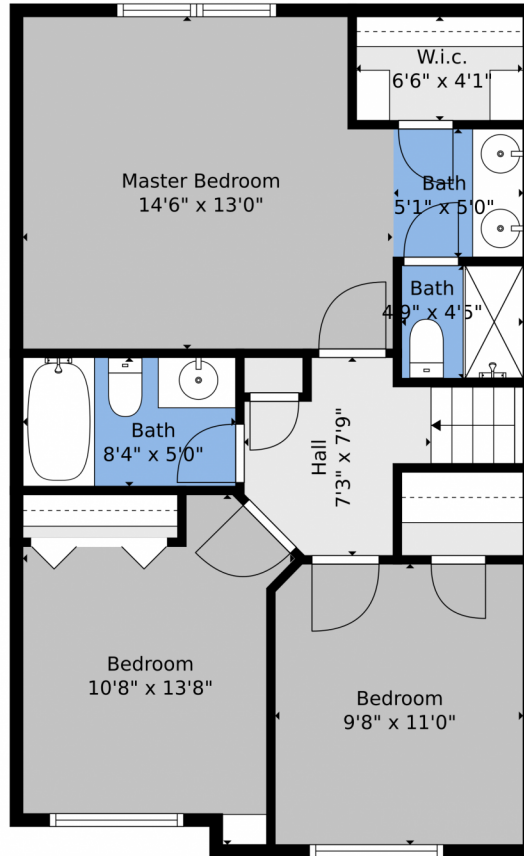

 Single Family

 1832 SQFT

 4 Beds

 4 Baths

Taylor Haas
303-665-7368
taylorh@coloradorpm.com
<https://www.coloradorpm.com/available-rental-properties-denver>

11405 King Way, Westminster, CO 80031 – Main Level

TOTAL: 2229 sq. ft
Below Ground: 618 sq. ft, FLOOR 2: 933 sq. ft, FLOOR 3: 678 sq. ft
EXCLUDED AREAS: UNDEFINED: 7 sq. ft, GARAGE: 390 sq. ft, DECK: 179 sq. ft
Floor Plan Created By V1photos.com, Measurements Deamed Highly Reliable But Not Guaranteed.

Disclaimer: Sizes and Dimensions are Approximate, Actual May Vary.

Taylor Haas
303-665-7368
taylorh@coloradorpm.com
<https://www.coloradorpm.com/available-rental-properties-denver>

TOTAL: 2229 sq. ft
Below Ground: 618 sq. ft, FLOOR 2: 933 sq. ft, FLOOR 3: 678 sq. ft
EXCLUDED AREAS: UNDEFINED: 7 sq. ft, GARAGE: 390 sq. ft, DECK: 179 sq. ft
Floor Plan Created By V1photos.com, Measurements Deamed Highly Reliable But Not Guaranteed.