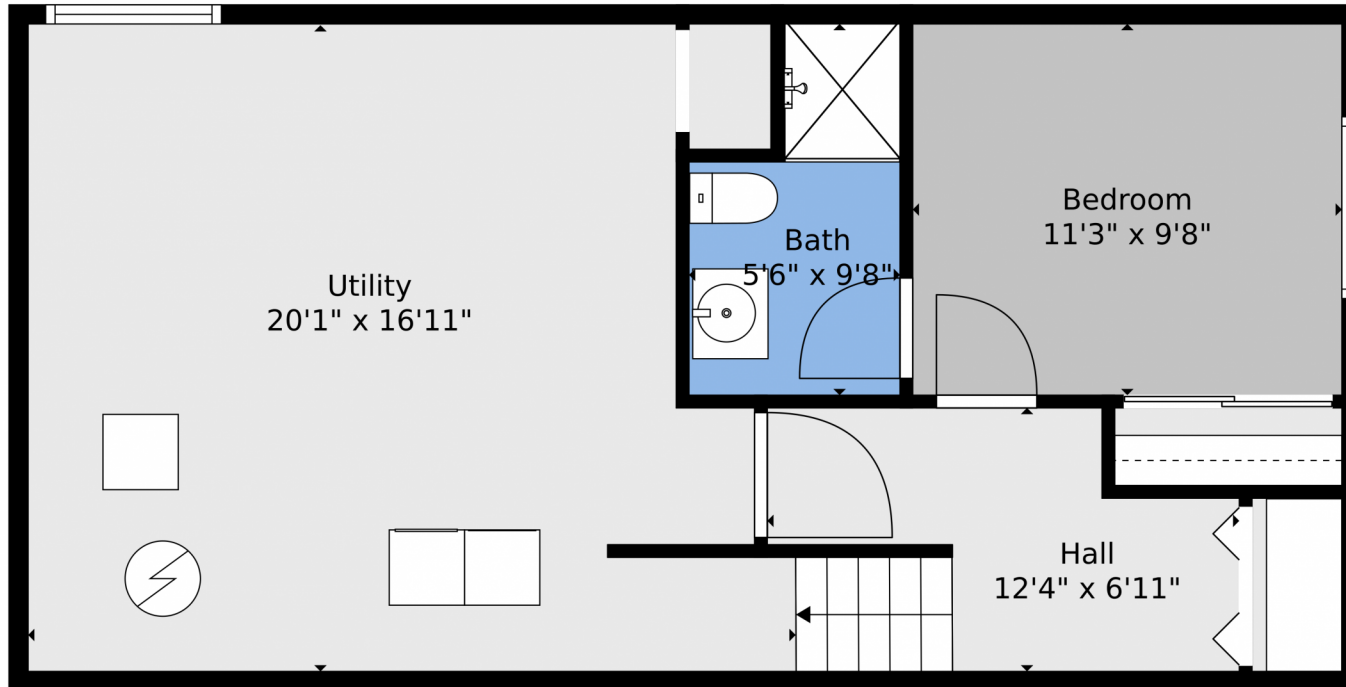

TOTAL: 2229 sq. ft
Below Ground: 618 sq. ft, FLOOR 2: 933 sq. ft, FLOOR 3: 678 sq. ft
EXCLUDED AREAS: UNDEFINED: 7 sq. ft, GARAGE: 390 sq. ft, DECK: 179 sq. ft
Floor Plan Created By V1photos.com, Measurements Deamed Highly Reliable But Not Guaranteed.

Disclaimer: Sizes and Dimensions are Approximate, Actual May Vary.

Taylor Haas
303-665-7368
taylorh@coloradorpm.com
<https://www.coloradorpm.com/available-rental-properties-denver>

TOTAL: 2229 sq. ft
Below Ground: 618 sq. ft, FLOOR 2: 933 sq. ft, FLOOR 3: 678 sq. ft
EXCLUDED AREAS: UNDEFINED: 7 sq. ft, GARAGE: 390 sq. ft, DECK: 179 sq. ft
Floor Plan Created By V1photos.com, Measurements Deamed Highly Reliable But Not Guaranteed.

11405 King Way, Westminster, CO 80031 – All Levels

TOTAL: 2229 sq. ft
Below Ground: 618 sq. ft, FLOOR 2: 933 sq. ft, FLOOR 3: 678 sq. ft
EXCLUDED AREAS: UNDEFINED: 7 sq. ft, GARAGE: 390 sq. ft, DECK: 179 sq. ft
Floor Plan Created By V1photos.com, Measurements Deamed Highly Reliable But Not Guaranteed.