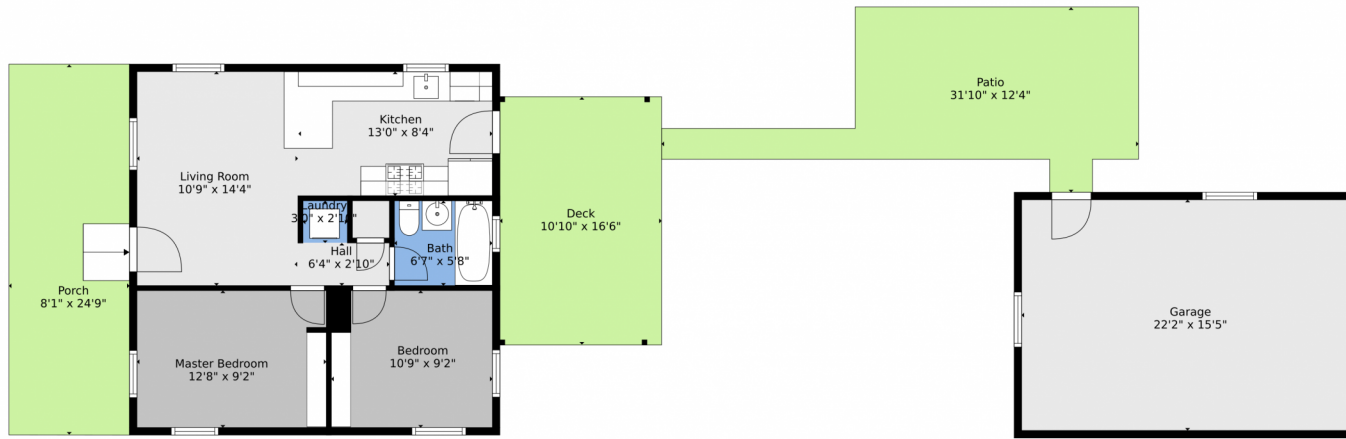

TOTAL: 613 sq. ft
FLOOR 1: 613 sq. ft
EXCLUDED AREAS: PORCH: 200 sq. ft, DECK: 179 sq. ft, PATIO: 237 sq. ft,
GARAGE: 369 sq. ft

Disclaimer: Sizes and Dimensions are Approximate, Actual May Vary.

Taylor Haas
303-665-7368
taylorh@coloradorpm.com
<https://www.coloradorpm.com/available-rental-properties-denver>