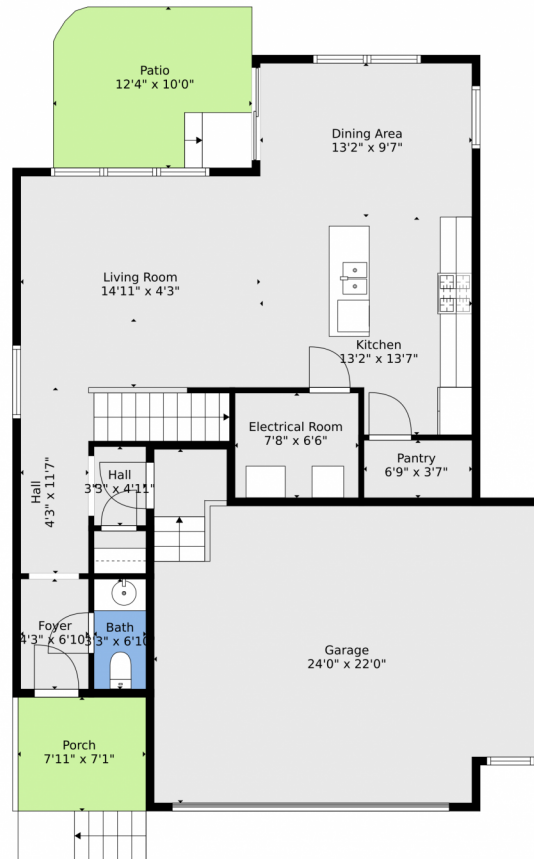

TOTAL: 1717 sq. ft
FLOOR 1: 679 sq. ft, FLOOR 2: 1038 sq. ft
EXCLUDED AREAS: ELECTRICAL ROOM: 50 sq. ft, PORCH: 56 sq. ft, PATIO: 122 sq. ft,
GARAGE: 447 sq. ft

Disclaimer: Sizes and Dimensions are Approximate, Actual May Vary.

Kristin Frasier
303-587-1103
kristinfrasier@kw.com