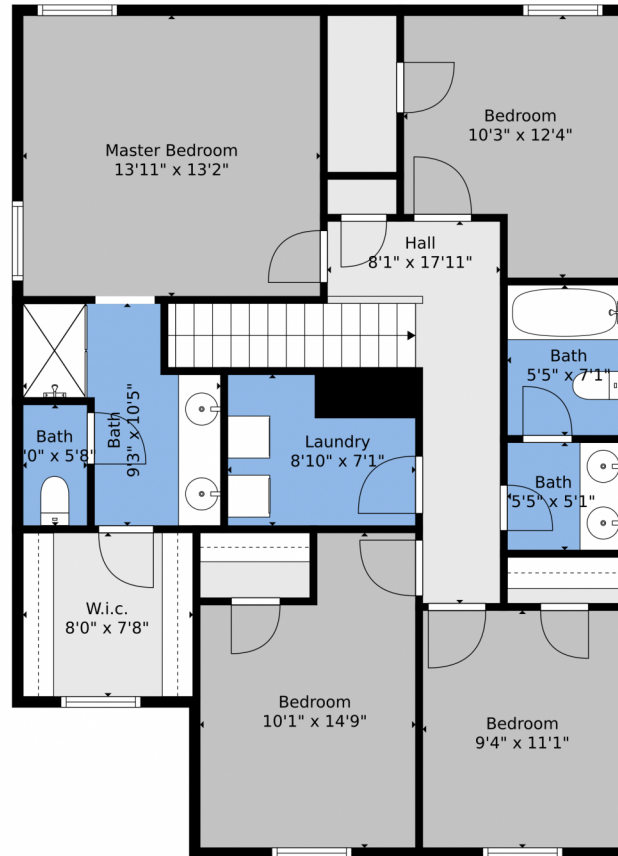

TOTAL: 1717 sq. ft
FLOOR 1: 679 sq. ft, FLOOR 2: 1038 sq. ft
EXCLUDED AREAS: ELECTRICAL ROOM: 50 sq. ft, PORCH: 56 sq. ft, PATIO: 122 sq. ft,
GARAGE: 447 sq. ft

Disclaimer: Sizes and Dimensions are Approximate, Actual May Vary.

Kristin Frasier
303-587-1103
kristinfrasier@kw.com