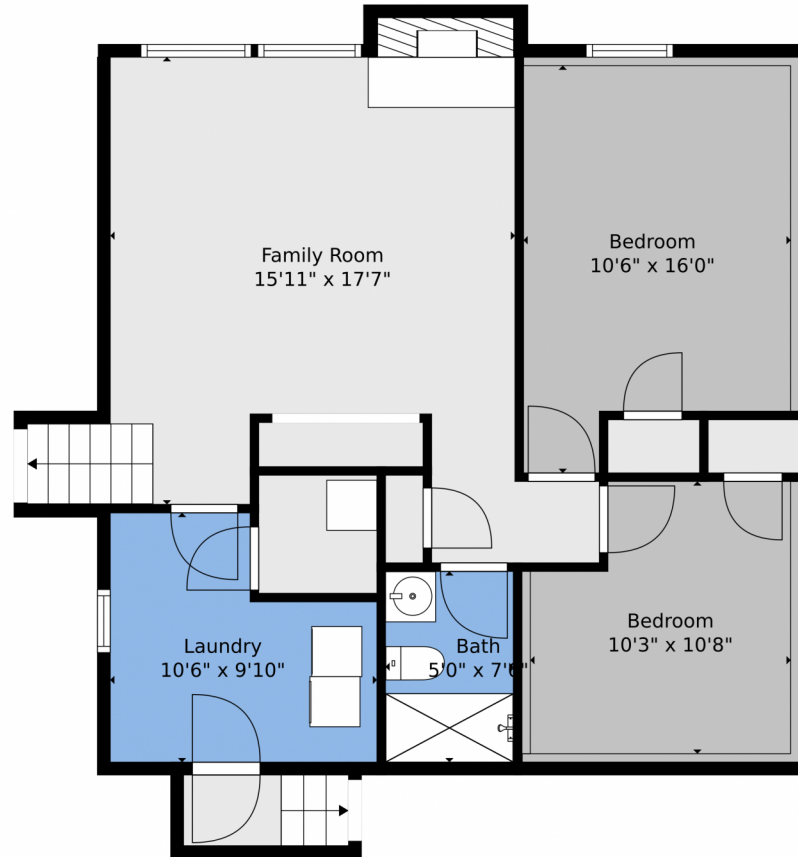

TOTAL: 1891 sq. ft
FLOOR 1: 785 sq. ft, FLOOR 2: 338 sq. ft, FLOOR 3: 768 sq. ft
EXCLUDED AREAS: FIREPLACE: 10 sq. ft, GARAGE: 589 sq. ft, DECK: 82 sq. ft,
PATIO: 335 sq. ft

Disclaimer: Sizes and Dimensions are Approximate, Actual May Vary.

Taylor Haas
303-665-7368
taylorh@coloradorm.com
<https://www.coloradorm.com/available-rental-properties-denver>