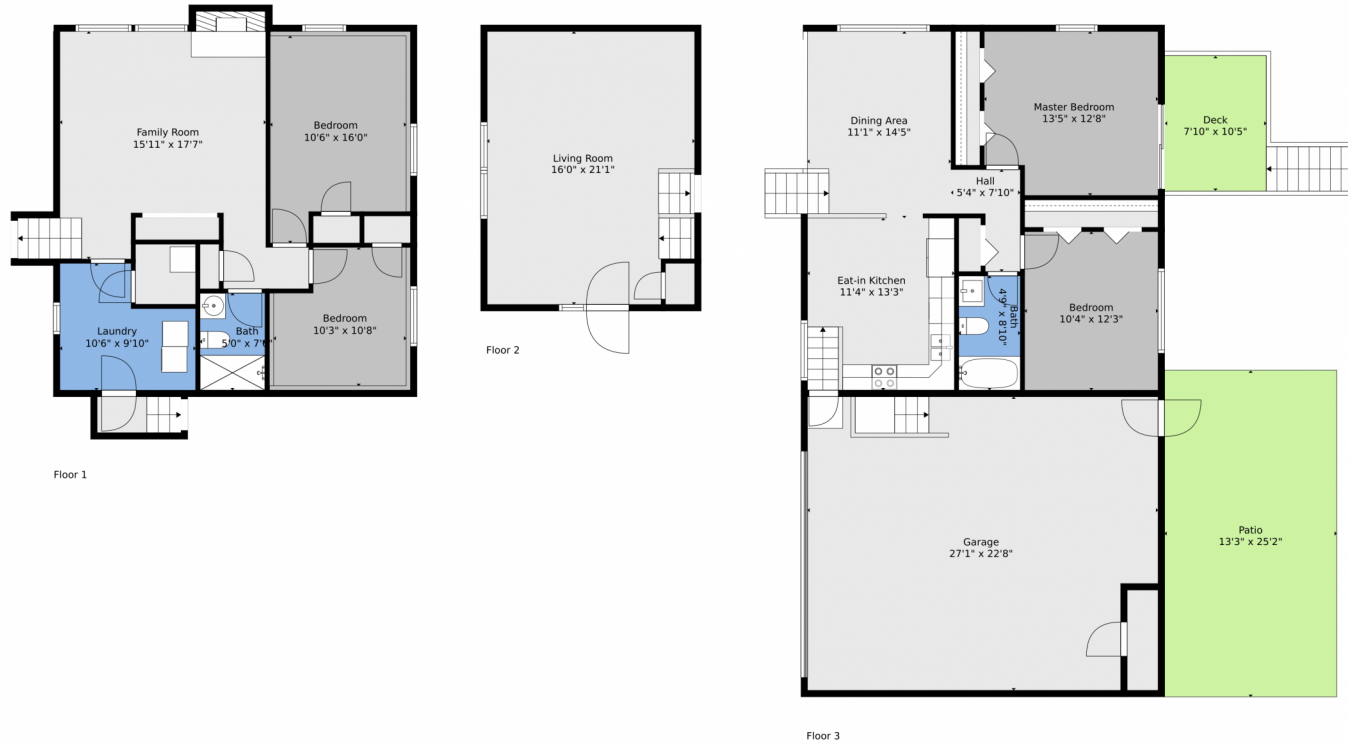

12009 East Virginia Place, Aurora, CO 80012 – All Levels

TOTAL: 1891 sq. ft
FLOOR 1: 785 sq. ft, FLOOR 2: 338 sq. ft, FLOOR 3: 768 sq. ft
EXCLUDED AREAS: FIREPLACE: 10 sq. ft, GARAGE: 589 sq. ft, DECK: 82 sq. ft,
PATIO: 335 sq. ft

Disclaimer: Sizes and Dimensions are Approximate, Actual May Vary.

Taylor Haas
303-665-7368
taylorh@coloradorpm.com
<https://www.coloradorpm.com/available-rental-properties-denver>