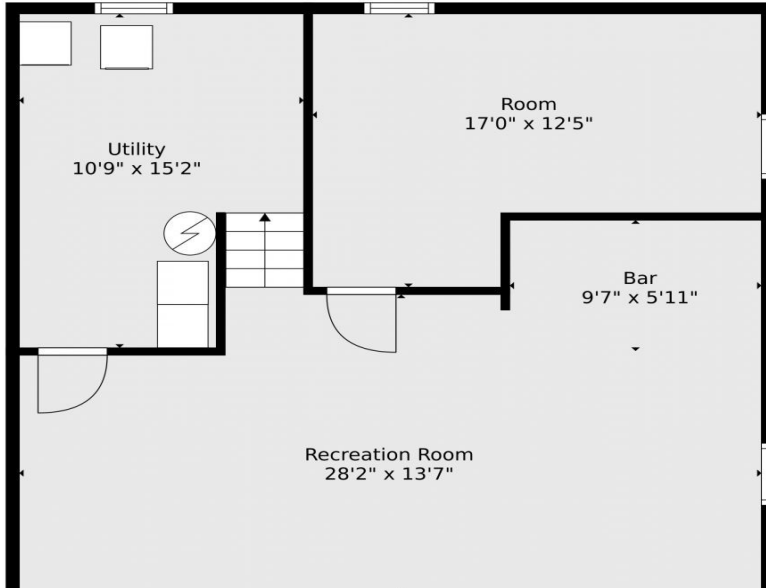

floorplan_single_0

Single Family

750 SQFT

2 Beds

1 Baths

Taylor Haas
303-665-7368
taylorh@coloradorpm.com
<https://www.coloradorpm.com/available-rental-properties-denver>

Scan code
for more
property
details