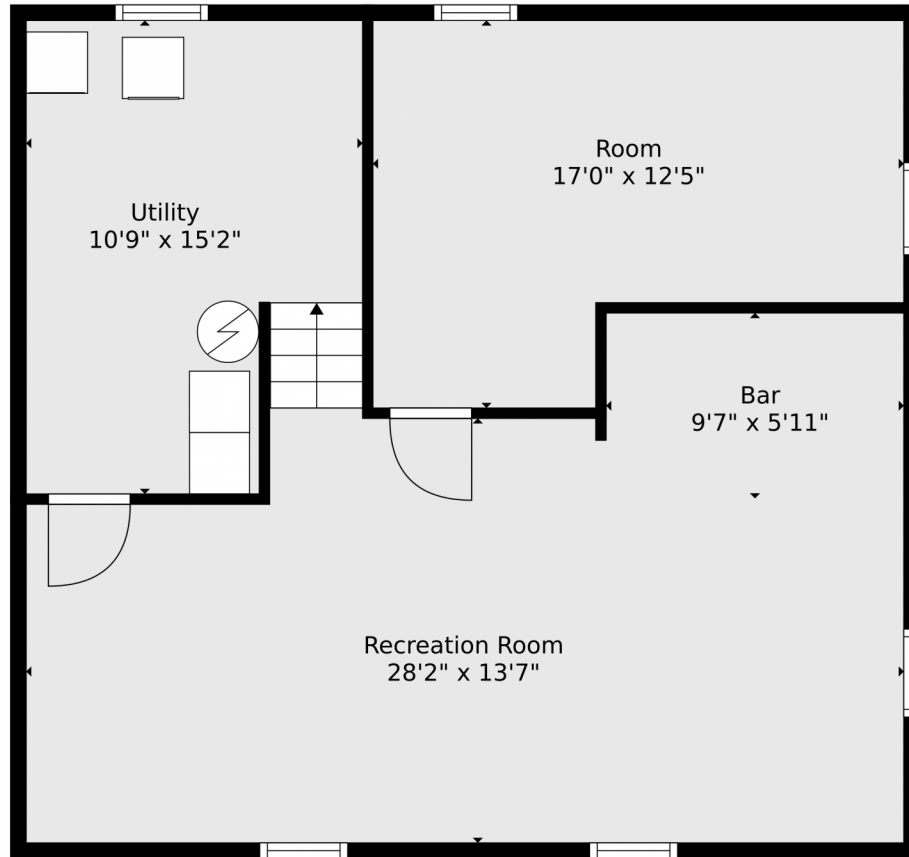

floorplan\_single\_0

 Single Family

 750 SQFT

 2 Beds

 1 Baths

**Taylor Haas**  
 303-665-7368  
 taylorh@coloradorpm.com  
<https://www.coloradorpm.com/available-rental-properties-denver>

Scan code  
 for more  
 property  
 details

**TOTAL: 1162 sq. ft**  
BELOW GROUND: 419 sq. ft, FLOOR 2: 743 sq. ft  
EXCLUDED AREAS: UTILITY: 146 sq. ft, ROOM: 178 sq. ft, PATIO: 100 sq. ft  
Floor Plan Created By V1photos.com, Measurements Deamed Highly Reliable But Not Guaranteed.