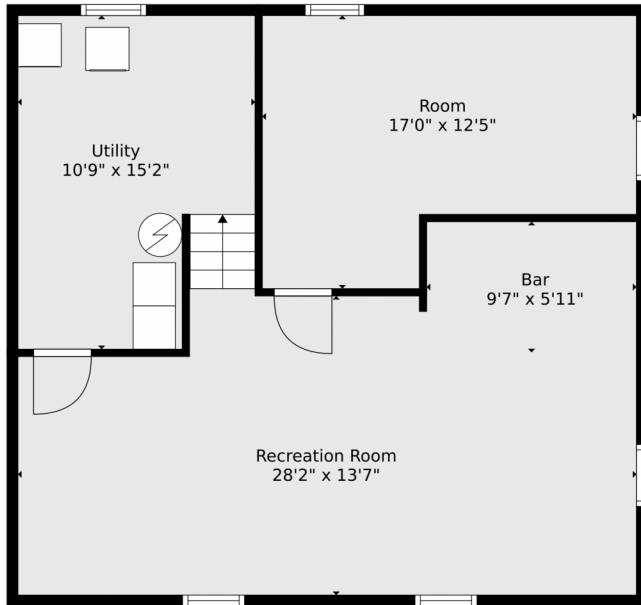

**TOTAL: 1162 sq. ft**  
BELOW GROUND: 419 sq. ft, FLOOR 2: 743 sq. ft  
EXCLUDED AREAS: UTILITY: 146 sq. ft, ROOM: 178 sq. ft, PATIO: 100 sq. ft  
Floor Plan Created By V1photos.com, Measurements Deamed Highly Reliable But Not Guaranteed.

Disclaimer: Sizes and Dimensions are Approximate, Actual May Vary.

**Taylor Haas**  
303-665-7368  
taylorh@coloradorpm.com  
<https://www.coloradorpm.com/available-rental-properties-denver>

Floor 1

Floor 2