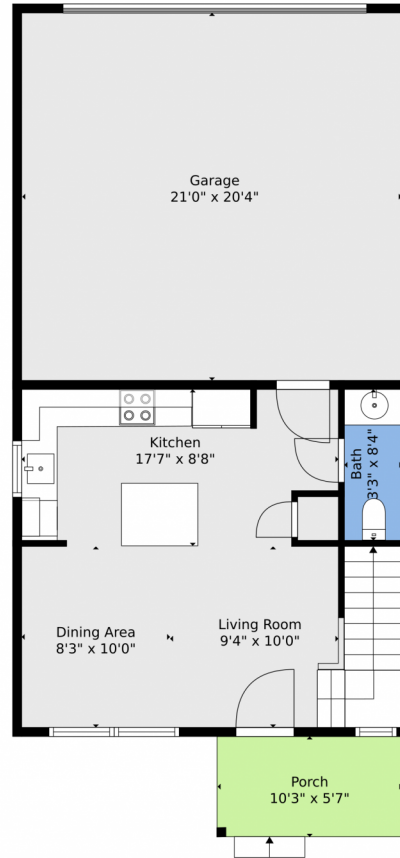

261 Cardinal Street, Johnstown, CO 80534 – Main level

TOTAL: 1006 sq. ft
FLOOR 1: 396 sq. ft, FLOOR 2: 610 sq. ft
EXCLUDED AREAS: PORCH: 57 sq. ft, GARAGE: 430 sq. ft

Disclaimer: Sizes and Dimensions are Approximate, Actual May Vary.

Taylor Haas
303-665-7368
taylorh@coloradorpm.com
<https://www.coloradorpm.com/available-rental-properties-denver>