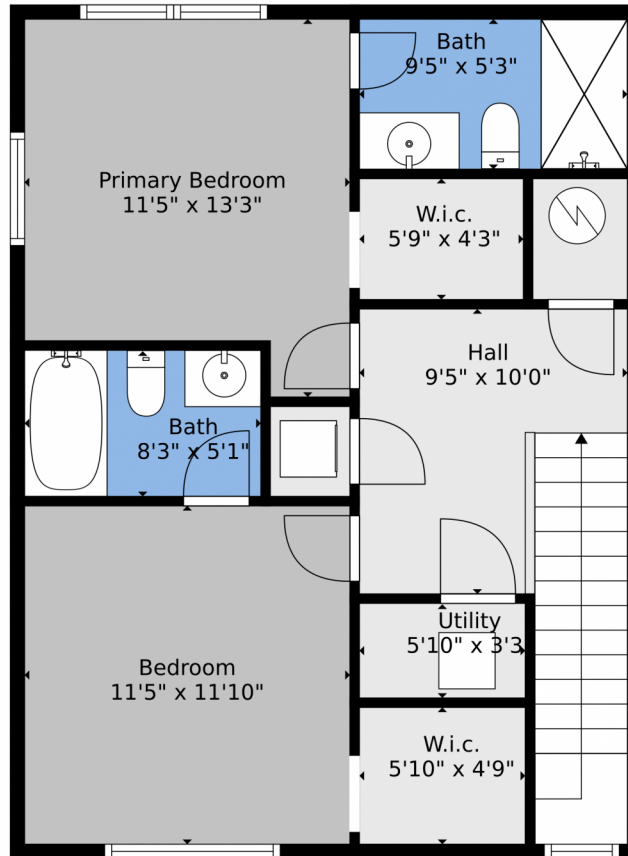

261 Cardinal Street, Johnstown, CO 80534 – Upper level

TOTAL: 1006 sq. ft
FLOOR 1: 396 sq. ft, FLOOR 2: 610 sq. ft
EXCLUDED AREAS: PORCH: 57 sq. ft, GARAGE: 430 sq. ft

Disclaimer: Sizes and Dimensions are Approximate, Actual May Vary.

Taylor Haas
303-665-7368
taylorh@coloradorpm.com
<https://www.coloradorpm.com/available-rental-properties-denver>