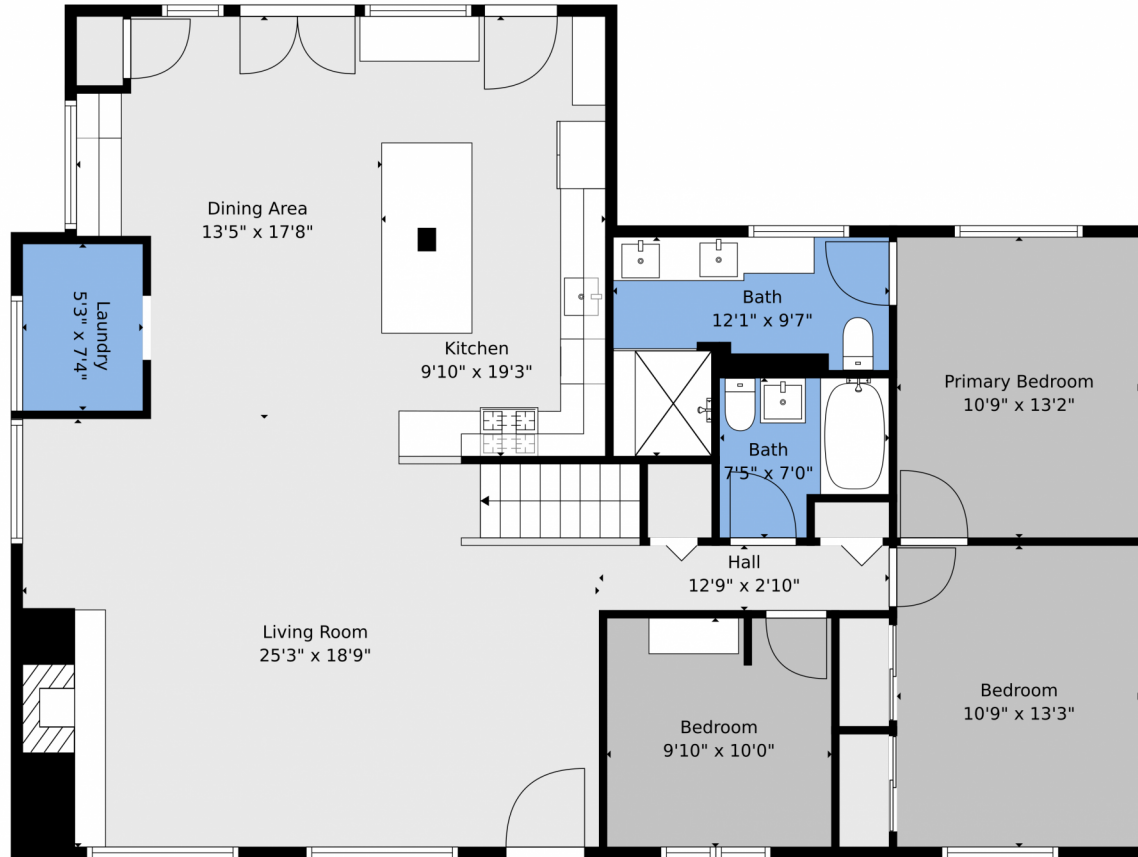

 Single Family

 2706 SQFT

 4 Beds

 3 Baths

**Taylor Haas**  
303-665-7368  
taylorh@coloradorpm.com  
<https://www.coloradorpm.com/available-rental-properties-denver>

**TOTAL: 2224 sq. ft**  
BELOW GROUND: 687 sq. ft, FLOOR 2: 1537 sq. ft  
EXCLUDED AREAS: UNDEFINED: 35 sq. ft, BASEMENT: 309 sq. ft  
Floor Plan Created By V1photos.com. Measurements Deamed Highly Reliable But Not Guaranteed.

Disclaimer: Sizes and Dimensions are Approximate, Actual May Vary.

**Taylor Haas**  
303-665-7368  
taylorh@coloradorpm.com  
<https://www.coloradorpm.com/available-rental-properties-denver>

**TOTAL: 2224 sq. ft**  
BELOW GROUND: 687 sq. ft, FLOOR 2: 1537 sq. ft  
EXCLUDED AREAS: UNDEFINED: 35 sq. ft, BASEMENT: 309 sq. ft  
Floor Plan Created By V1photos.com. Measurements Deamed Highly Reliable But Not Guaranteed.

Disclaimer: Sizes and Dimensions are Approximate, Actual May Vary.

**Taylor Haas**  
303-665-7368  
taylorh@coloradorpm.com  
<https://www.coloradorpm.com/available-rental-properties-denver>

Floor 2

Floor 1

**TOTAL: 2224 sq. ft**  
BELOW GROUND: 687 sq. ft, FLOOR 2: 1537 sq. ft  
EXCLUDED AREAS: UNDEFINED: 35 sq. ft, BASEMENT: 309 sq. ft  
Floor Plan Created By V1photos.com, Measurements Deamed Highly Reliable But Not Guaranteed.