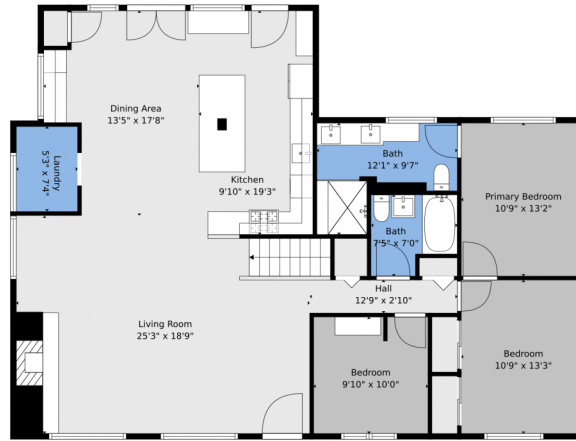

 Single Family

 2706 SQFT

 4 Beds

 3 Baths

**Taylor Haas**  
303-665-7368  
taylorh@coloradorpm.com  
<https://www.coloradorpm.com/available-rental-properties-denver>

**TOTAL: 2224 sq. ft**  
BELOW GROUND: 687 sq. ft, FLOOR 2: 1537 sq. ft  
EXCLUDED AREAS: UNDEFINED: 35 sq. ft, BASEMENT: 309 sq. ft  
Floor Plan Created By V1photos.com. Measurements Deamed Highly Reliable But Not Guaranteed.

Disclaimer: Sizes and Dimensions are Approximate, Actual May Vary.

**Taylor Haas**  
303-665-7368  
taylorh@coloradorpm.com  
<https://www.coloradorpm.com/available-rental-properties-denver>

**TOTAL: 2224 sq. ft**  
BELOW GROUND: 687 sq. ft, FLOOR 2: 1537 sq. ft  
EXCLUDED AREAS: UNDEFINED: 35 sq. ft, BASEMENT: 309 sq. ft  
Floor Plan Created By V1photos.com. Measurements Deamed Highly Reliable But Not Guaranteed.

Disclaimer: Sizes and Dimensions are Approximate, Actual May Vary.

**Taylor Haas**  
303-665-7368  
taylorh@coloradorpm.com  
<https://www.coloradorpm.com/available-rental-properties-denver>

Floor 2

Floor 1

**TOTAL: 2224 sq. ft**  
BELOW GROUND: 687 sq. ft, FLOOR 2: 1537 sq. ft  
EXCLUDED AREAS: UNDEFINED: 35 sq. ft, BASEMENT: 309 sq. ft  
Floor Plan Created By V1photos.com, Measurements Deamed Highly Reliable But Not Guaranteed.