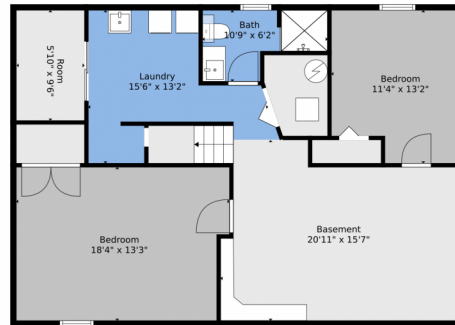

 Single Family

 2706 SQFT

 4 Beds

 3 Baths

**Taylor Haas**  
303-665-7368  
taylorh@coloradorpm.com  
<https://www.coloradorpm.com/available-rental-properties-denver>

**TOTAL: 2224 sq. ft**  
BELOW GROUND: 687 sq. ft, FLOOR 2: 1537 sq. ft  
EXCLUDED AREAS: UNDEFINED: 35 sq. ft, BASEMENT: 309 sq. ft  
Floor Plan Created By V1photos.com. Measurements Deamed Highly Reliable But Not Guaranteed.

Disclaimer: Sizes and Dimensions are Approximate, Actual May Vary.

**Taylor Haas**  
303-665-7368  
taylorh@coloradorpm.com  
<https://www.coloradorpm.com/available-rental-properties-denver>

**TOTAL: 2224 sq. ft**  
BELOW GROUND: 687 sq. ft, FLOOR 2: 1537 sq. ft  
EXCLUDED AREAS: UNDEFINED: 35 sq. ft, BASEMENT: 309 sq. ft  
Floor Plan Created By V1photos.com. Measurements Deamed Highly Reliable But Not Guaranteed.

Disclaimer: Sizes and Dimensions are Approximate, Actual May Vary.

**Taylor Haas**  
303-665-7368  
taylorh@coloradorpm.com  
<https://www.coloradorpm.com/available-rental-properties-denver>

Floor 2

Floor 1

**TOTAL: 2224 sq. ft**  
BELOW GROUND: 687 sq. ft, FLOOR 2: 1537 sq. ft  
EXCLUDED AREAS: UNDEFINED: 35 sq. ft, BASEMENT: 309 sq. ft  
Floor Plan Created By V1photos.com, Measurements Deamed Highly Reliable But Not Guaranteed.