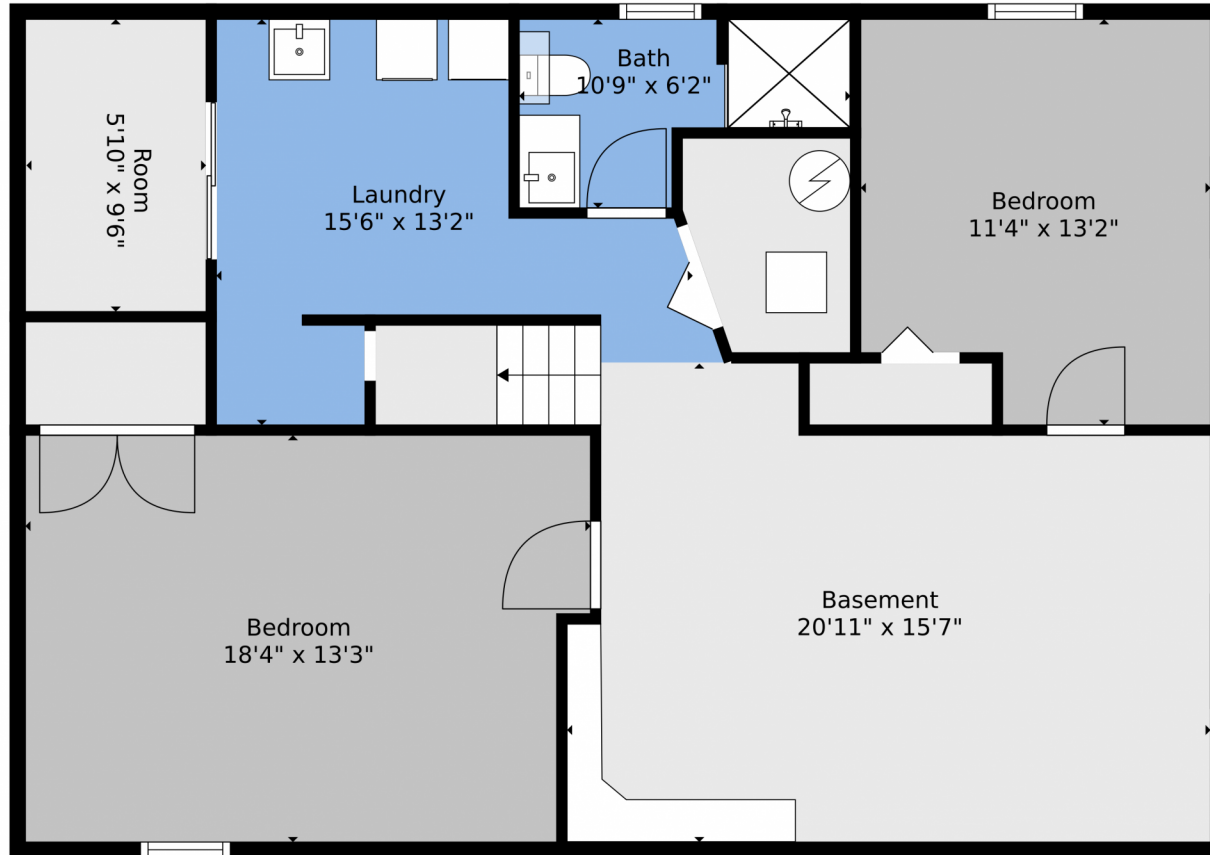

 Single Family

 2706 SQFT

 4 Beds

 3 Baths

**Taylor Haas**  
303-665-7368  
taylorh@coloradorpm.com  
<https://www.coloradorpm.com/available-rental-properties-denver>

**TOTAL: 2224 sq. ft**  
BELOW GROUND: 687 sq. ft, FLOOR 2: 1537 sq. ft  
EXCLUDED AREAS: UNDEFINED: 35 sq. ft, BASEMENT: 309 sq. ft  
Floor Plan Created By V1photos.com. Measurements Deamed Highly Reliable But Not Guaranteed.

Disclaimer: Sizes and Dimensions are Approximate, Actual May Vary.

**Taylor Haas**  
303-665-7368  
taylorh@coloradorpm.com  
<https://www.coloradorpm.com/available-rental-properties-denver>

**TOTAL: 2224 sq. ft**  
BELOW GROUND: 687 sq. ft, FLOOR 2: 1537 sq. ft  
EXCLUDED AREAS: UNDEFINED: 35 sq. ft, BASEMENT: 309 sq. ft  
Floor Plan Created By V1photos.com. Measurements Deamed Highly Reliable But Not Guaranteed.

**TOTAL: 2224 sq. ft**  
BELOW GROUND: 687 sq. ft, FLOOR 2: 1537 sq. ft  
EXCLUDED AREAS: UNDEFINED: 35 sq. ft, BASEMENT: 309 sq. ft  
Floor Plan Created By V1photos.com, Measurements Deamed Highly Reliable But Not Guaranteed.