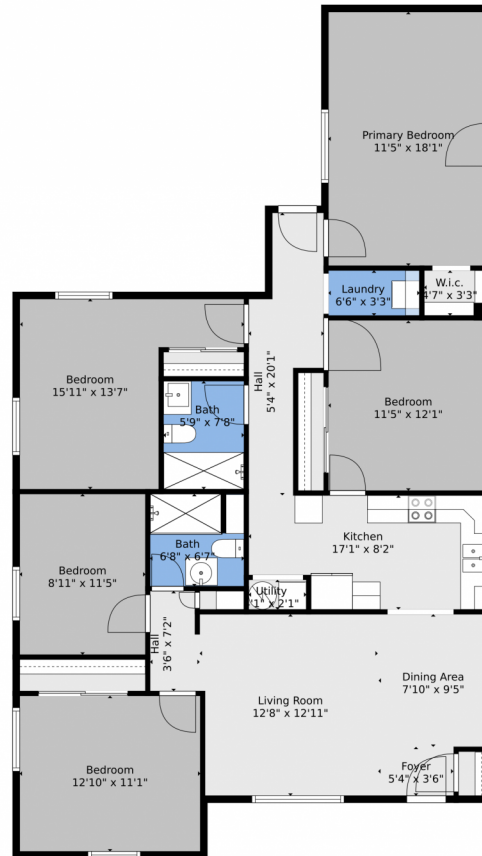

TOTAL: 1490 sq. ft
FLOOR 1: 1490 sq. ft

Disclaimer: Sizes and Dimensions are Approximate, Actual May Vary.

Julio Quezada
720-882-3970
julio@thepristineproperties.com