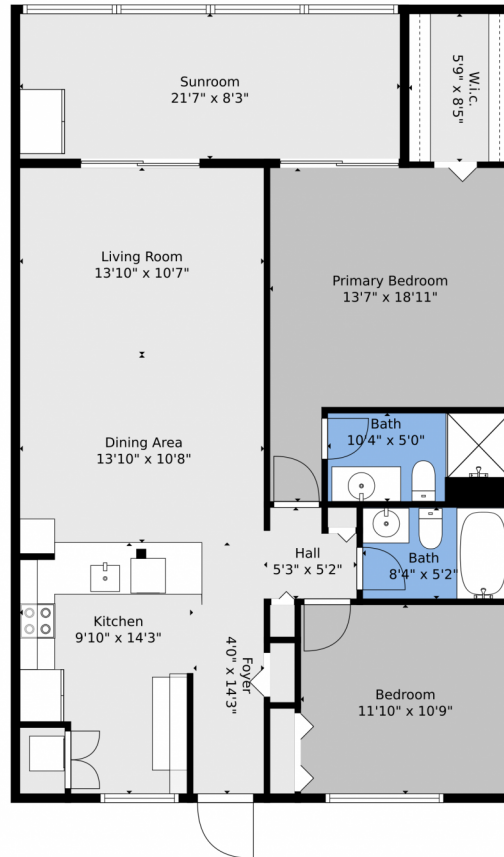

7210 Lake Circle Drive, Margate, FL 33063 – All Levels

TOTAL: 1230 sq. ft
FLOOR 1: 1230 sq. ft

Disclaimer: Sizes and Dimensions are Approximate, Actual May Vary.

Jessica Babcock
954-415-5553
jessica@mandelteam.com