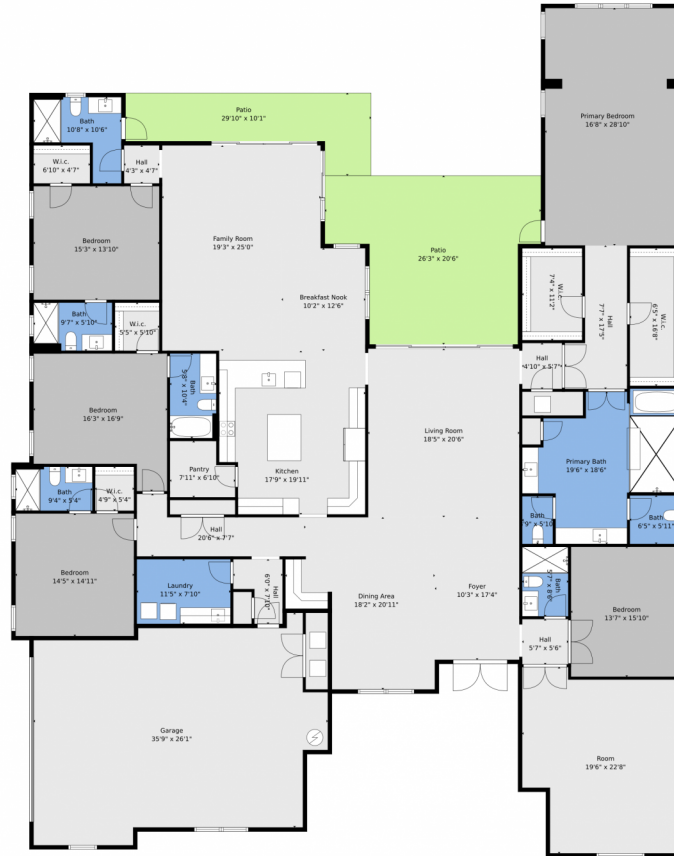

TOTAL: 5099 sq. ft
FLOOR 1: 5099 sq. ft
EXCLUDED AREAS: GARAGE: 826 sq. ft, PATIO: 638 sq. ft

Disclaimer: Sizes and Dimensions are Approximate, Actual May Vary.

Laura Sanders
954-650-0827
lauraess@bellsouth.net
<http://www.Laurasell.com>

Scan code
for more
property
details