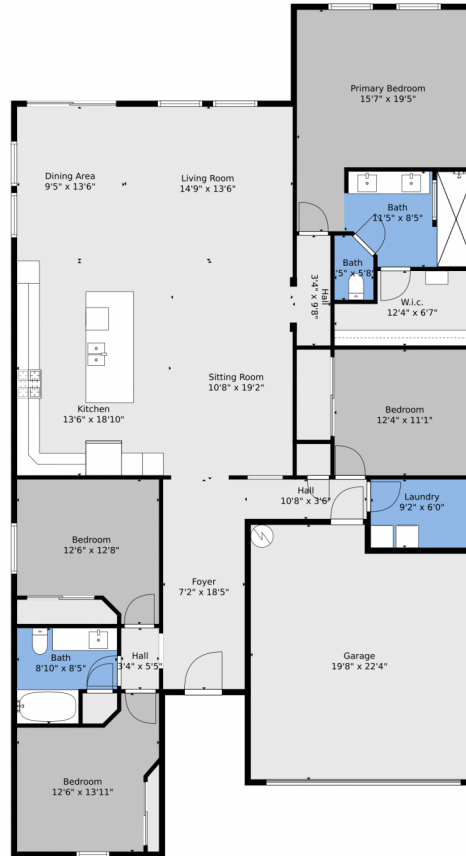

TOTAL: 2085 sq. ft
FLOOR 1: 2085 sq. ft
EXCLUDED AREAS: GARAGE: 415 sq. ft

Disclaimer: Sizes and Dimensions are Approximate, Actual May Vary.

Brittney McGuire
720-427-5795
brittney@greatwayrealestate.com