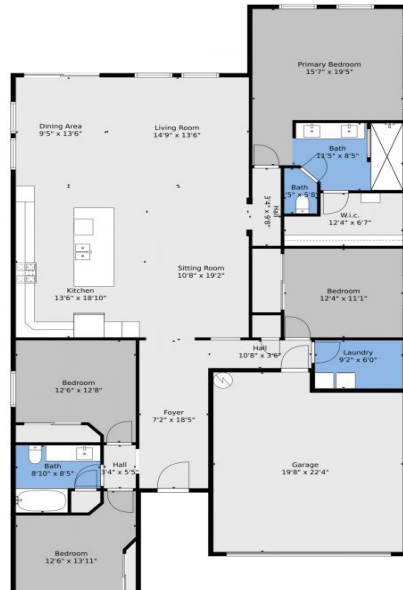

16180 W Sierra St  
Surprise, AZ 85379

floorplan\_single\_0

Single Family

2085 SQFT

4 Beds

2 Baths

2 Car

0.15 Acre

Brittney McGuire

720-427-5795

brittney@greatwayrealestate.com

Scan code  
for more  
property  
details

**TOTAL: 2085 sq. ft**  
FLOOR 1: 2085 sq. ft  
EXCLUDED AREAS: GARAGE: 415 sq. ft

Floor Plan Created By V1photos.com, Measurements Deamed Highly Reliable But Not Guaranteed.