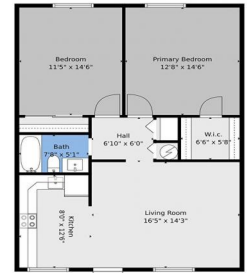

floorplan_single_0

Condominium

731 SQFT

Meirav Susi
954-214-4810
meirav@bellsouth.net
<https://www.MeiravSells.com>

Scan code
for more
property
details