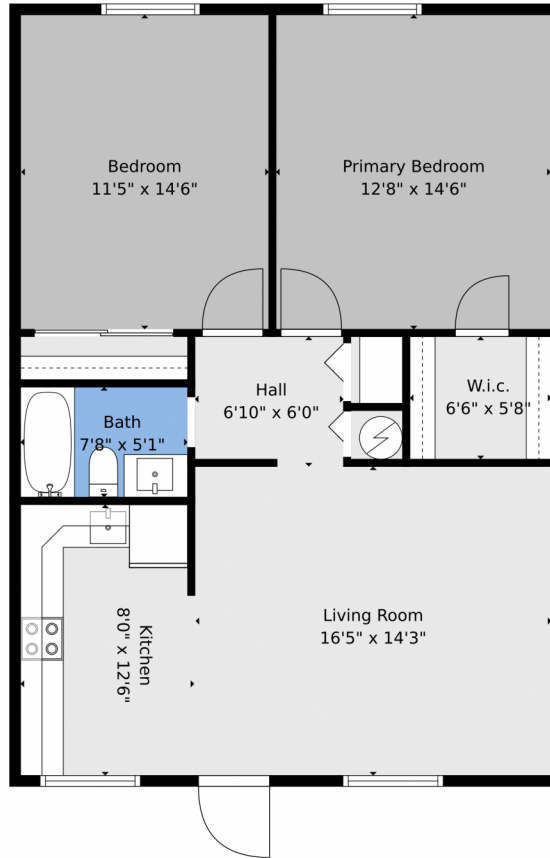

TOTAL: 859 sq. ft
FLOOR 1: 859 sq. ft

Disclaimer: Sizes and Dimensions are Approximate, Actual May Vary.

Meirav Susi
954-214-4810
meirav@bellsouth.net
<https://www.MeiravSells.com>