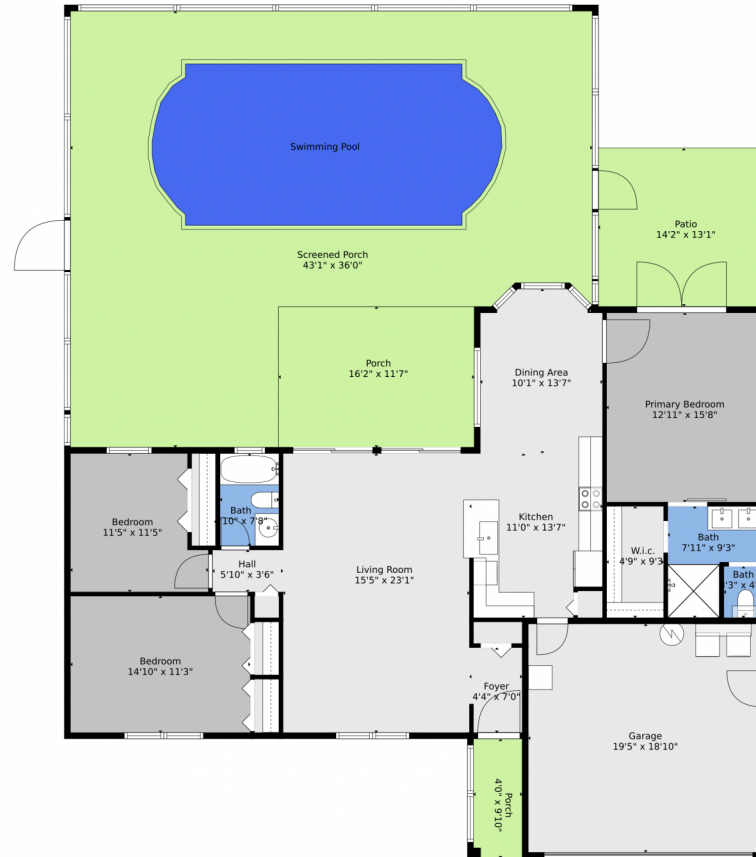

TOTAL: 1415 sq. ft
FLOOR 1: 1415 sq. ft
EXCLUDED AREAS: GARAGE: 366 sq. ft, PORCH: 227 sq. ft, SCREENED PORCH: 887 sq. ft,
PATIO: 185 sq. ft

Disclaimer: Sizes and Dimensions are Approximate, Actual May Vary.

Burt Hogan
772-985-4281
hogansells@gmail.com