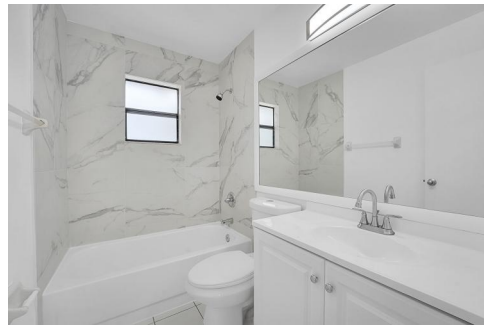

547 Southeast Cliff Road
Port St. Lucie, FL 34984

Single Family

1500 SQFT

3 Beds

2 Baths

2 Car

0.23 Acre

Burt Hogan
772-985-4281
hogansells@gmail.com