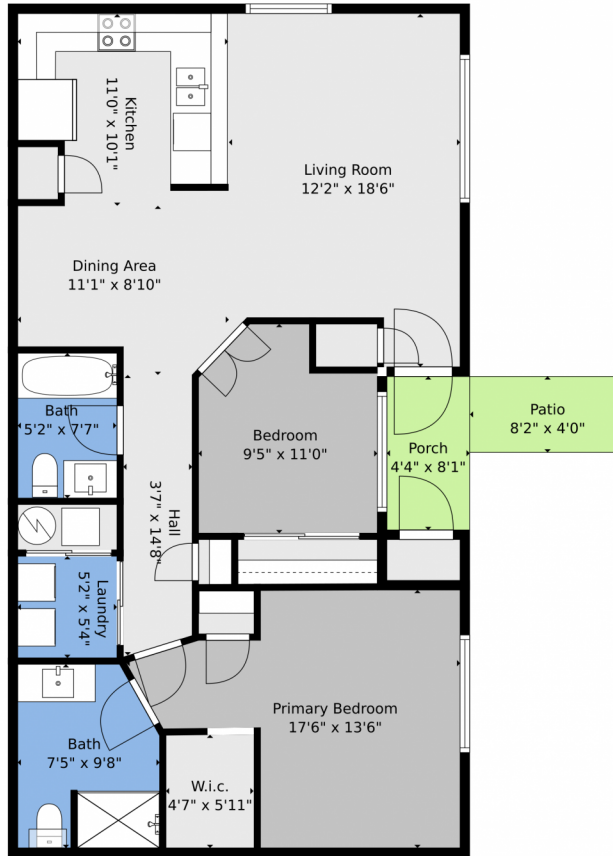

5034 Everett Street Unit 102, Arvada, CO 80002 – floorplan_single_0

TOTAL: 974 sq. ft
FLOOR 1: 974 sq. ft
EXCLUDED AREAS: PORCH: 35 sq. ft, PATIO: 33 sq. ft

Disclaimer: Sizes and Dimensions are Approximate, Actual May Vary.

Taylor Haas
303-665-7368
taylorh@coloradorpm.com
<https://www.coloradorpm.com/available-rental-properties-denv>