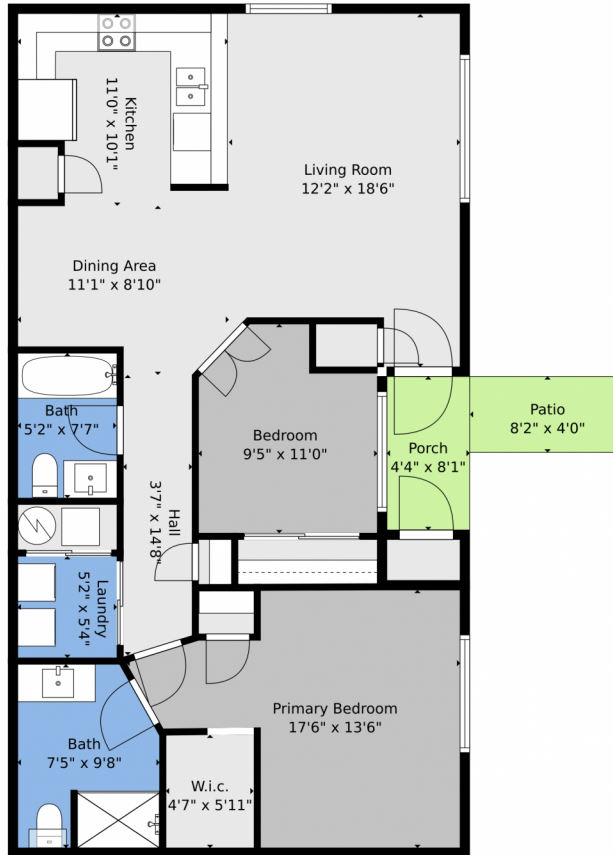

5034 Everett Street Unit 102, Arvada, CO 80002 – floorplan_single_0

TOTAL: 974 sq. ft
FLOOR 1: 974 sq. ft
EXCLUDED AREAS: PORCH: 35 sq. ft, PATIO: 33 sq. ft

Disclaimer: Sizes and Dimensions are Approximate, Actual May Vary.

Taylor Haas
303-665-7368
taylorh@coloradorm.com
<https://www.coloradorm.com/available-rental-properties-denv>