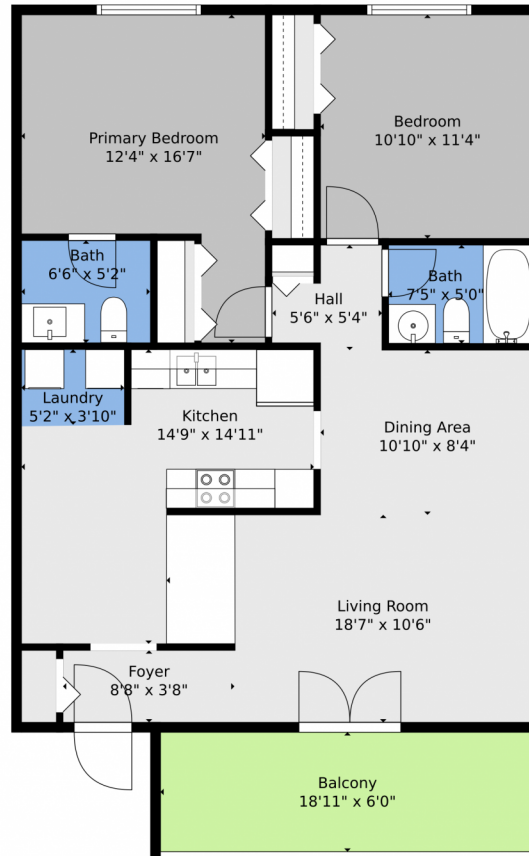

4661 South Lowell Boulevard Unit #C, Denver, CO 80236 – Main Level

TOTAL: 930 sq. ft
FLOOR 1: 930 sq. ft
EXCLUDED AREAS: BALCONY: 114 sq. ft

Disclaimer: Sizes and Dimensions are Approximate, Actual May Vary.

Taylor Haas

303-665-7368

taylorh@coloradorpm.com

<https://www.coloradorpm.com/available-rental-properties-denver>

Scan code
for more
property
details