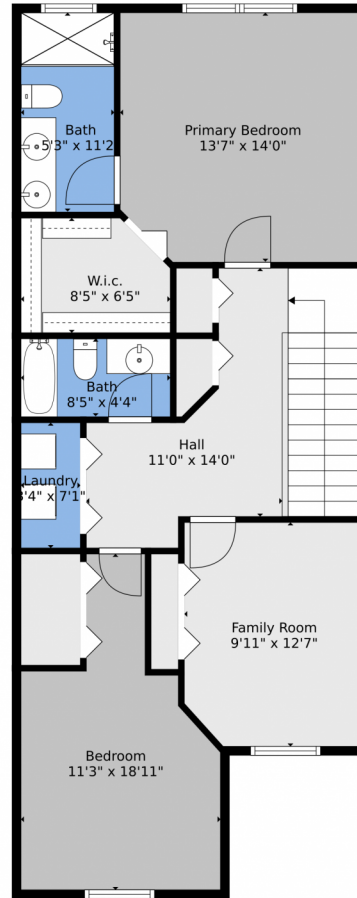

1035 Northwest 33rd Manor  
Pompano Beach, FL 33064

 Townhouse  1537 SQFT

**Rachael Barach**  
954-815-1418  
rachael@rachaelbarach.com  
<https://www.therachaelbarachgroup.com/>

Scan code  
for more  
property  
details

# 1035 Northwest 33rd Manor, Pompano Beach, FL 33064 – First Level

Floor Plan Created By V1photos.com, Measurements Deamed Highly Reliable, But Not Guaranteed.

Disclaimer: Sizes and Dimensions are Approximate, Actual May Vary.

**Rachael Barach**  
954-815-1418  
rachael@rachaelbarach.com  
<https://www.therachaelbarachgroup.com/>

1035 Northwest 33rd Manor, Pompano Beach, FL 33064 – Second Level

Floor Plan Created By V1photos.com, Measurements Deamed Highly Reliable, But Not Guaranteed.

# 1035 Northwest 33rd Manor, Pompano Beach, FL 33064 – All Levels

Floor Plan Created By V1photos.com, Measurements Deamed Highly Reliable, But Not Guaranteed.

Disclaimer: Sizes and Dimensions are Approximate, Actual May Vary.