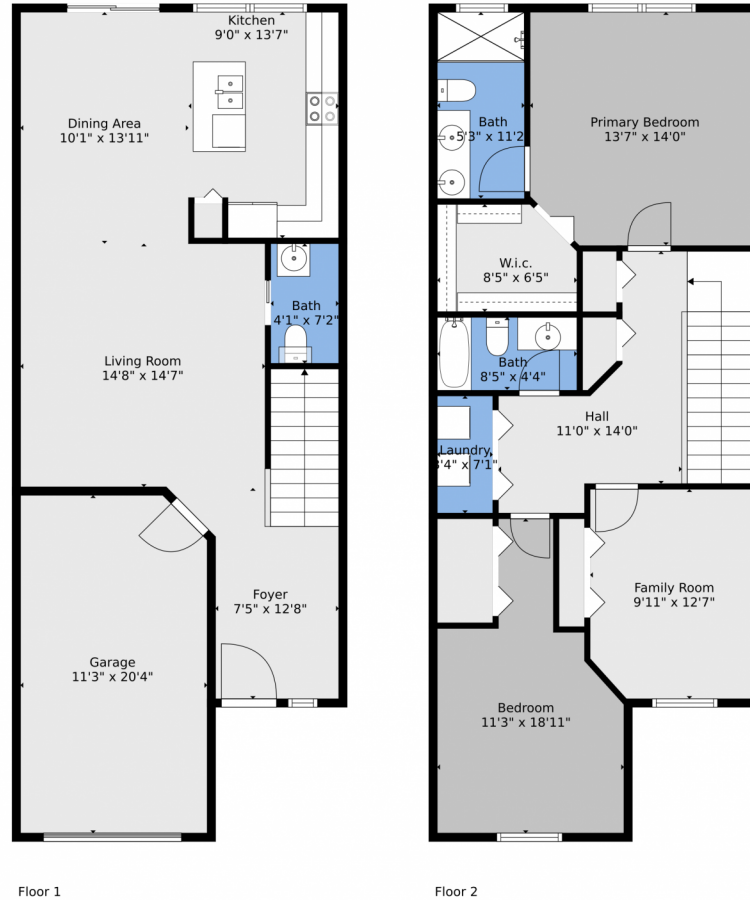

# 1035 Northwest 33rd Manor, Pompano Beach, FL 33064 – First Level

Floor Plan Created By V1photos.com, Measurements Deamed Highly Reliable, But Not Guaranteed.

Disclaimer: Sizes and Dimensions are Approximate, Actual May Vary.

**Rachael Barach**  
954-815-1418  
rachael@rachaelbarach.com  
<https://www.therachaelbarachgroup.com/>

1035 Northwest 33rd Manor, Pompano Beach, FL 33064 – Second Level

Floor Plan Created By V1photos.com, Measurements Deamed Highly Reliable, But Not Guaranteed.

Disclaimer: Sizes and Dimensions are Approximate, Actual May Vary.

**Rachael Barach**  
954-815-1418  
rachael@rachaelbarach.com  
<https://www.therachaelbarachgroup.com/>

Scan code  
for more  
property  
details

# 1035 Northwest 33rd Manor, Pompano Beach, FL 33064 – All Levels

Floor Plan Created By V1photos.com, Measurements Deamed Highly Reliable, But Not Guaranteed.

Disclaimer: Sizes and Dimensions are Approximate, Actual May Vary.