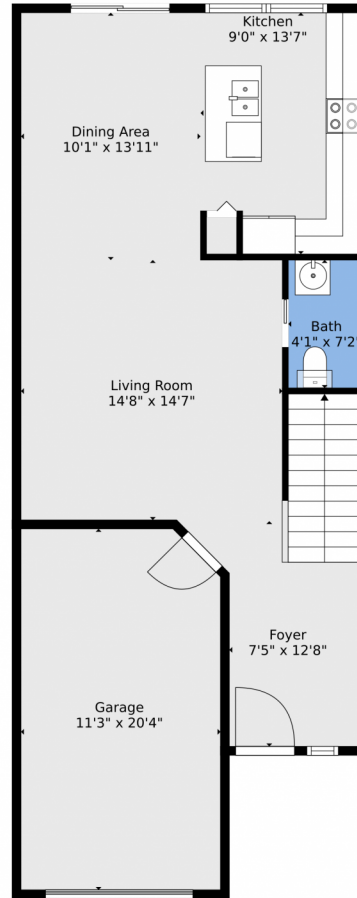

1035 Northwest 33rd Manor  
Pompano Beach, FL 33064

 Townhouse  1537 SQFT

**Rachael Barach**  
954-815-1418  
rachael@rachaelbarach.com  
<https://www.therachaelbarachgroup.com/>

Scan code  
for more  
property  
details

# 1035 Northwest 33rd Manor, Pompano Beach, FL 33064 – First Level

Floor Plan Created By V1photos.com, Measurements Deamed Highly Reliable, But Not Guaranteed.

Disclaimer: Sizes and Dimensions are Approximate, Actual May Vary.

**Rachael Barach**  
954-815-1418  
rachael@rachaelbarach.com  
<https://www.therachaelbarachgroup.com/>

1035 Northwest 33rd Manor, Pompano Beach, FL 33064 – Second Level

Floor Plan Created By V1photos.com, Measurements Deamed Highly Reliable, But Not Guaranteed.

# 1035 Northwest 33rd Manor, Pompano Beach, FL 33064 – All Levels

Floor Plan Created By V1photos.com, Measurements Deamed Highly Reliable, But Not Guaranteed.

Disclaimer: Sizes and Dimensions are Approximate, Actual May Vary.