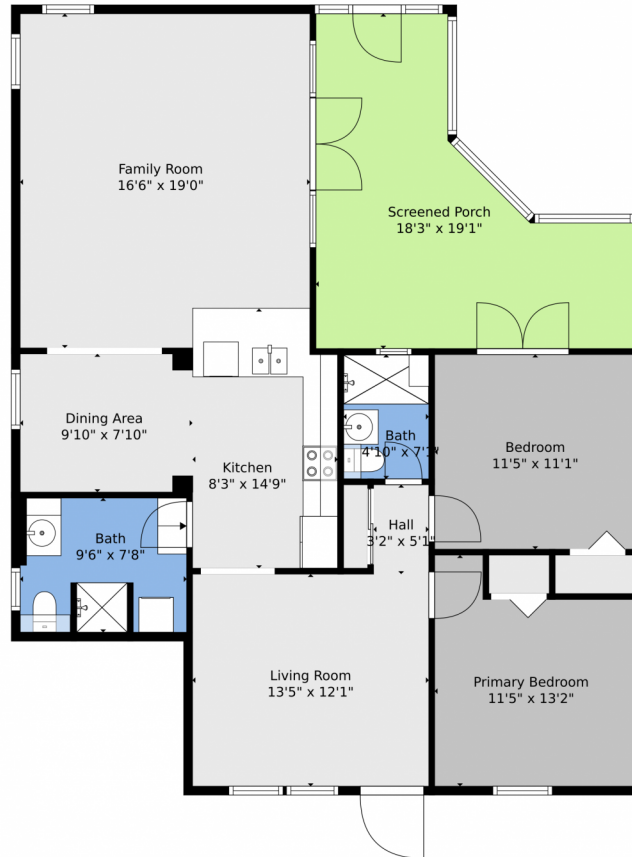

5232 Northeast 1st Terrace, Oakland Park, FL 33334 – All Levels

TOTAL: 1096 sq. ft
FLOOR 1: 1096 sq. ft
EXCLUDED AREAS: SCREENED PORCH: 231 sq. ft

Disclaimer: Sizes and Dimensions are Approximate, Actual May Vary.

Lori Bennett
954-895-6789
lori.bennett@rogintegrityflorida.com
<https://www.LoriBennettRealty.com>