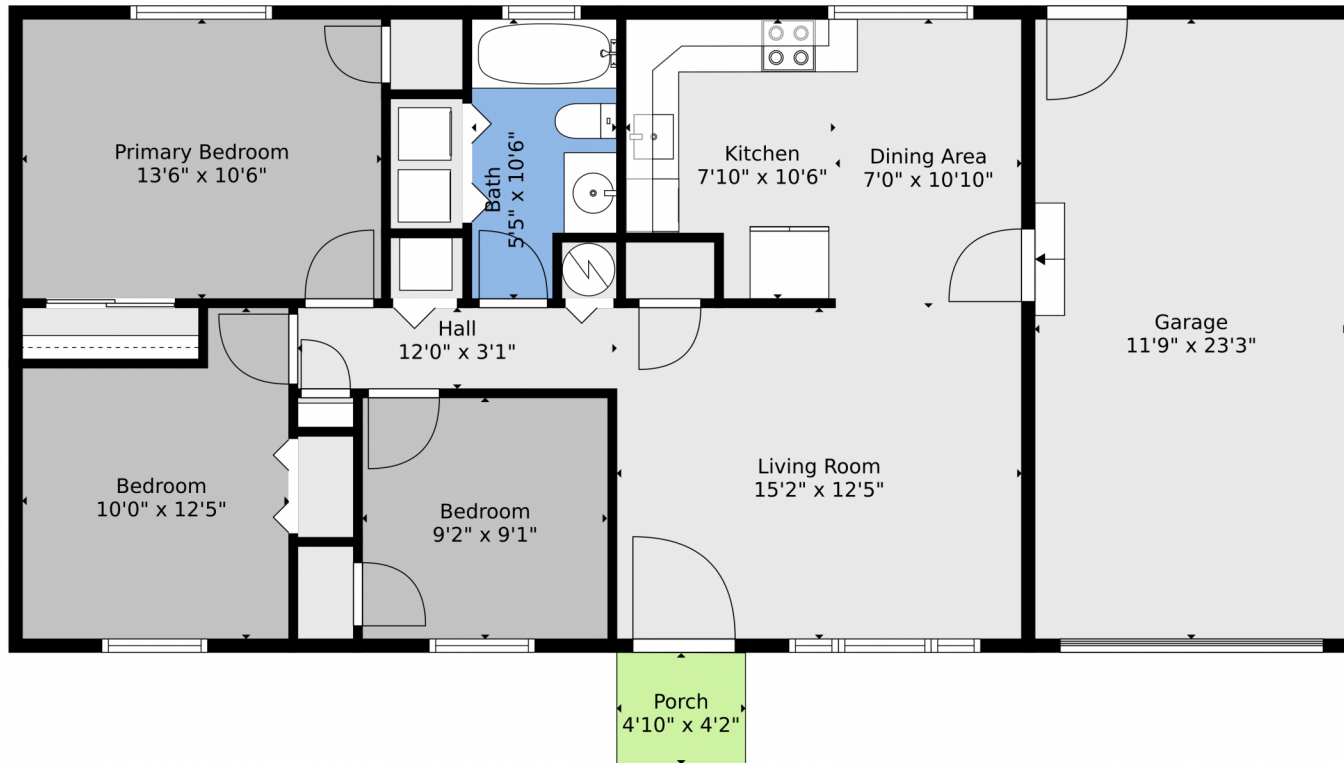

 Single Family

 931 SQFT

 3 Beds

 1 Baths

Taylor Haas
 303-665-7368
 taylorh@coloradorpm.com
<https://www.coloradorpm.com/available-rental-properties-denver>

TOTAL: 869 sq. ft
FLOOR 1: 869 sq. ft
EXCLUDED AREAS: GARAGE: 273 sq. ft, PORCH: 20 sq. ft, UNDEFINED: 4 sq. ft
Floor Plan Created By V1photos.com, Measurements Deamed Highly Reliable But Not Guaranteed.