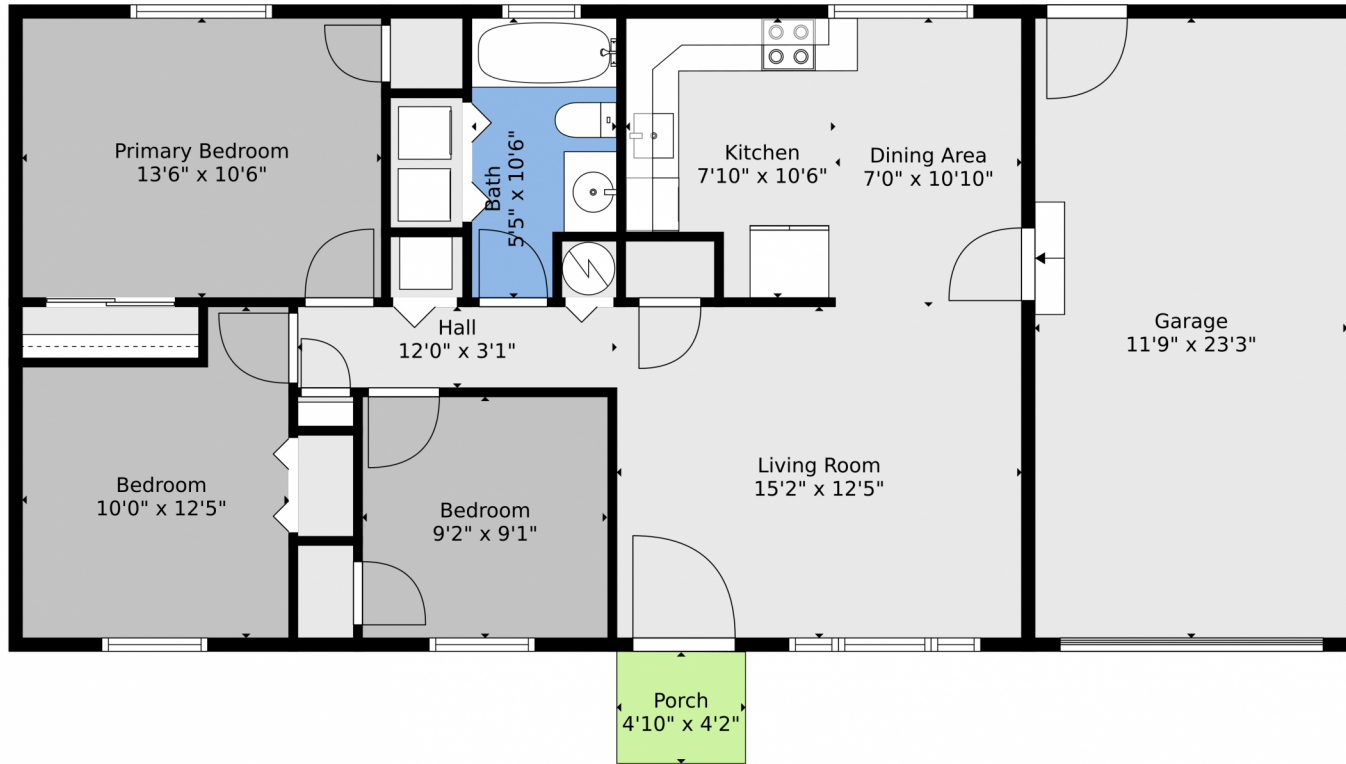

 Single Family

 931 SQFT

 3 Beds

 1 Baths

Taylor Haas
 303-665-7368
 taylorh@coloradorpm.com
<https://www.coloradorpm.com/available-rental-properties-denver>

TOTAL: 869 sq. ft
FLOOR 1: 869 sq. ft
EXCLUDED AREAS: GARAGE: 273 sq. ft, PORCH: 20 sq. ft, UNDEFINED: 4 sq. ft
Floor Plan Created By V1photos.com, Measurements Deamed Highly Reliable But Not Guaranteed.