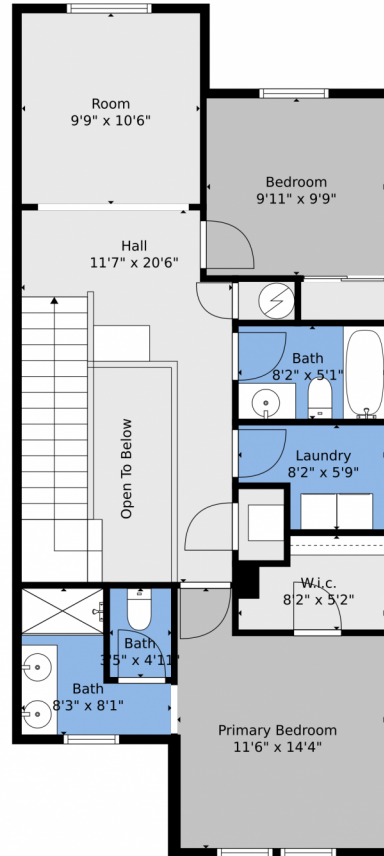

TOTAL: 1276 sq. ft
FLOOR 1: 500 sq. ft, FLOOR 2: 776 sq. ft
EXCLUDED AREAS: GARAGE: 401 sq. ft, PORCH: 151 sq. ft, OPEN TO BELOW: 49 sq. ft

Floor Plan Created By V1photos.com, Measurements Deamed Highly Reliable But Not Guaranteed.

Disclaimer: Sizes and Dimensions are Approximate, Actual May Vary.

Taylor Haas
303-665-7368
taylorh@coloradorpm.com
<https://www.coloradorpm.com/available-rental-properties-denver>

Scan code
for more
property
details

8884 White Prairie View, Colorado Springs, CO 80924 – Upper Level

TOTAL: 1276 sq. ft
FLOOR 1: 500 sq. ft, FLOOR 2: 776 sq. ft
EXCLUDED AREAS: GARAGE: 401 sq. ft, PORCH: 151 sq. ft, OPEN TO BELOW: 49 sq. ft
Floor Plan Created By V1photos.com, Measurements Deamed Highly Reliable But Not Guaranteed.

8884 White Prairie View, Colorado Springs, CO 80924 – All Levels

TOTAL: 1276 sq. ft
FLOOR 1: 500 sq. ft, FLOOR 2: 776 sq. ft
EXCLUDED AREAS: GARAGE: 401 sq. ft, PORCH: 151 sq. ft, OPEN TO BELOW: 49 sq. ft