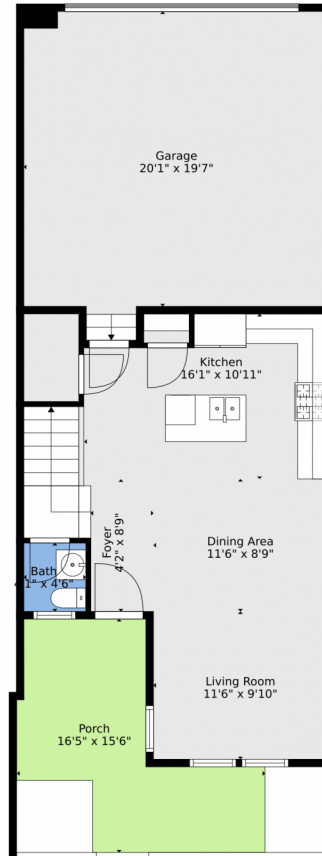

8884 White Prairie View, Colorado Springs, CO 80924 – Lower Level

TOTAL: 1276 sq. ft
FLOOR 1: 500 sq. ft, FLOOR 2: 776 sq. ft
EXCLUDED AREAS: GARAGE: 401 sq. ft, PORCH: 151 sq. ft, OPEN TO BELOW: 49 sq. ft

Disclaimer: Sizes and Dimensions are Approximate, Actual May Vary.

Taylor Haas
303-665-7368
taylorh@coloradorpm.com
<https://www.coloradorpm.com/available-rental-properties-denver>