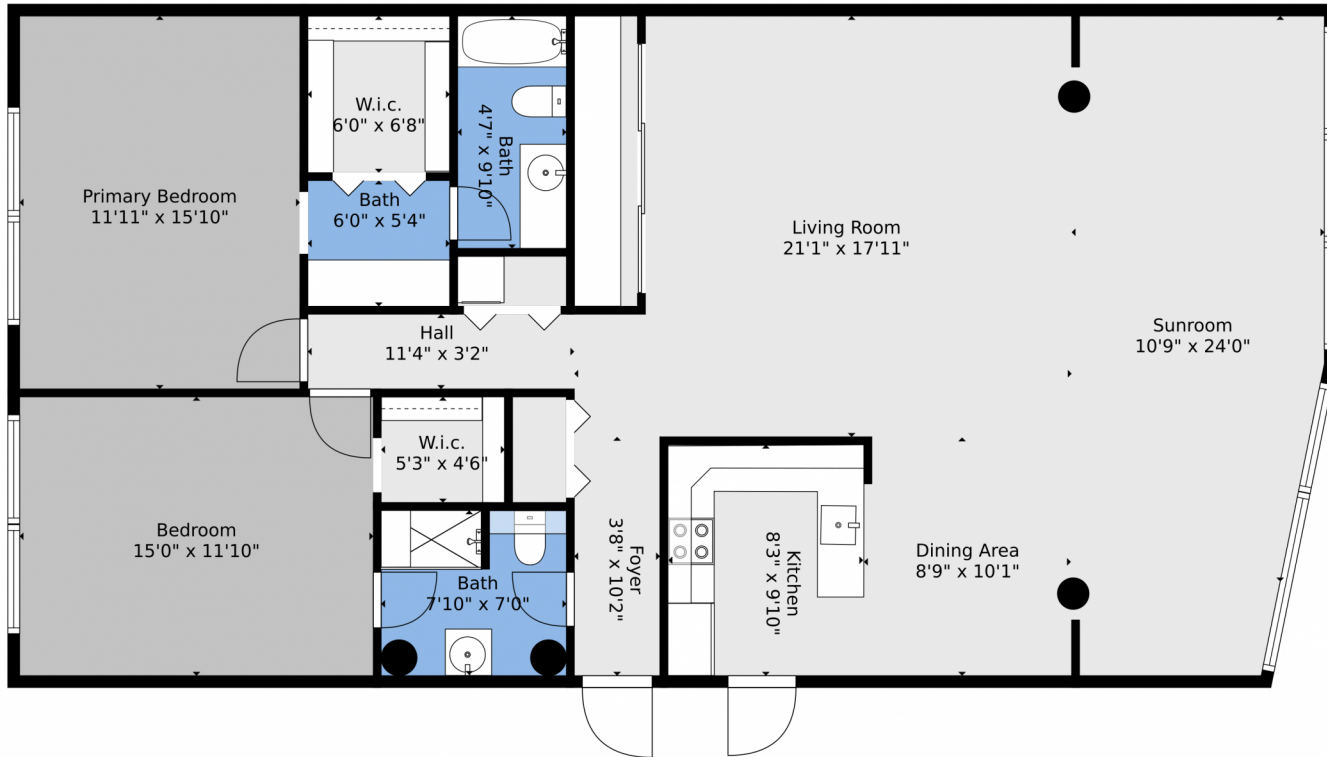

3001 Northeast 47th Court
 Fort Lauderdale, FL 33308
 COMMUNITY: The Wellington Condo

Condominium

1260 SQFT

2 Beds

2 Baths

Rachael Barach
 954-815-1418
 rachael@rachaelbarach.com
<https://www.therachaelbarachgroup.com/>

Scan code
 for more
 property
 details

3001 Northeast 47th Court, Fort Lauderdale, FL 33308 – All Levels

Floor Plan Created By V1photos.com, Measurements Deamed Highly Reliable, But Not Guaranteed.

Disclaimer: Sizes and Dimensions are Approximate, Actual May Vary.