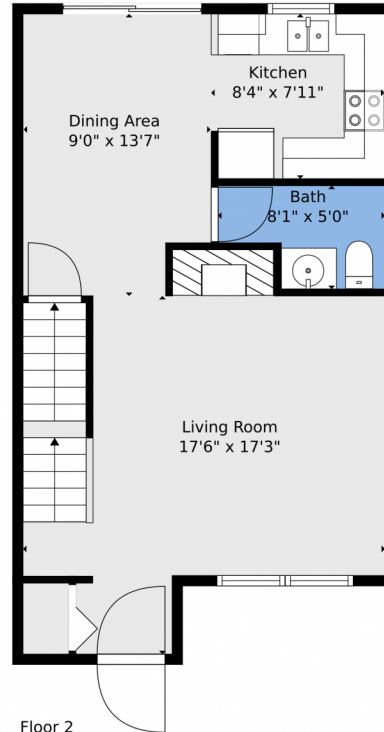

Disclaimer: Sizes and Dimensions are Approximate, Actual May Vary.

Taylor Haas
303-665-7368
taylorh@coloradorpm.com
<https://www.coloradorpm.com/available-rental-properties-denver>

TOTAL: 1054 sq. ft
BELOW GROUND: 0 sq. ft, FLOOR 2: 501 sq. ft, FLOOR 3: 553 sq. ft
EXCLUDED AREAS: LOW CEILING: 501 sq. ft, BALCONY: 56 sq. ft
Floor Plan Created By V1photos.com, Measurements Deamed Highly Reliable But Not Guaranteed.

TOTAL: 1054 sq. ft
BELOW GROUND: 0 sq. ft, FLOOR 2: 501 sq. ft, FLOOR 3: 553 sq. ft
EXCLUDED AREAS: LOW CEILING: 501 sq. ft, BALCONY: 56 sq. ft
Floor Plan Created By V1photos.com, Measurements Deamed Highly Reliable But Not Guaranteed.

Disclaimer: Sizes and Dimensions are Approximate, Actual May Vary.

Taylor Haas
303-665-7368
taylorh@coloradorpm.com
<https://www.coloradorpm.com/available-rental-properties-denver>

Floor 1

Floor 2

Floor 3