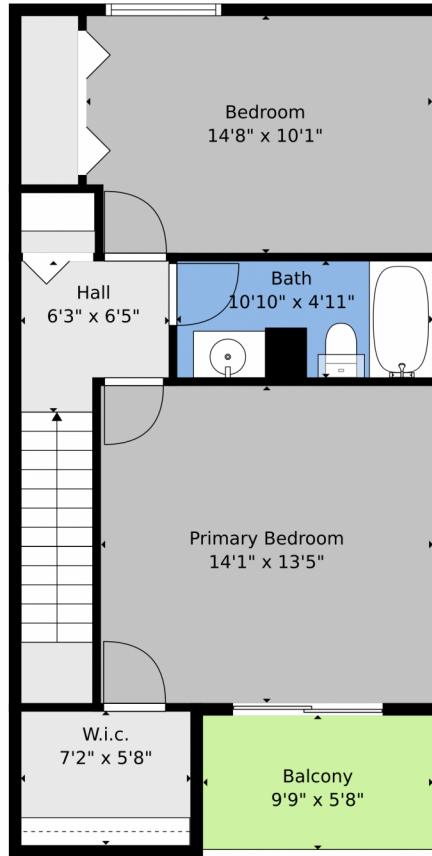

 Single Family

 1196 SQFT

 2 Beds

 2 Baths

Taylor Haas
303-665-7368
taylorh@coloradorpm.com
<https://www.coloradorpm.com/available-rental-properties-denver>

TOTAL: 1054 sq. ft
BELOW GROUND: 0 sq. ft, FLOOR 2: 501 sq. ft, FLOOR 3: 553 sq. ft
EXCLUDED AREAS: LOW CEILING: 501 sq. ft, BALCONY: 56 sq. ft
Floor Plan Created By V1photos.com, Measurements Deamed Highly Reliable But Not Guaranteed.

Disclaimer: Sizes and Dimensions are Approximate, Actual May Vary.

Taylor Haas
303-665-7368
taylorh@coloradorpm.com
<https://www.coloradorpm.com/available-rental-properties-denver>

TOTAL: 1054 sq. ft
BELOW GROUND: 0 sq. ft, FLOOR 2: 501 sq. ft, FLOOR 3: 553 sq. ft
EXCLUDED AREAS: LOW CEILING: 501 sq. ft, BALCONY: 56 sq. ft
Floor Plan Created By V1photos.com, Measurements Deamed Highly Reliable But Not Guaranteed.

TOTAL: 1054 sq. ft
BELOW GROUND: 0 sq. ft, FLOOR 2: 501 sq. ft, FLOOR 3: 553 sq. ft
EXCLUDED AREAS: LOW CEILING: 501 sq. ft, BALCONY: 56 sq. ft
Floor Plan Created By V1photos.com, Measurements Deamed Highly Reliable But Not Guaranteed.