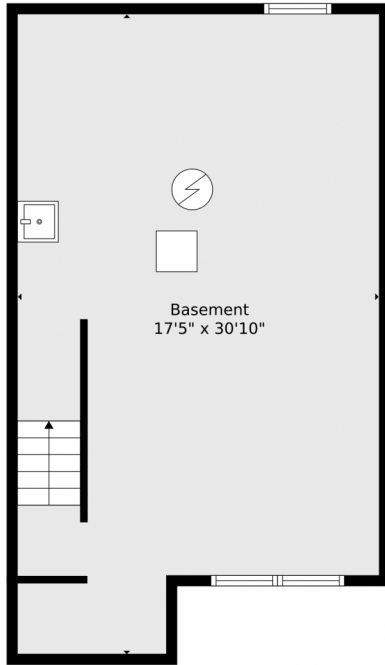

 Single Family

 1196 SQFT

 2 Beds

 2 Baths

Taylor Haas
303-665-7368
taylorh@coloradorpm.com
<https://www.coloradorpm.com/available-rental-properties-denver>

TOTAL: 1054 sq. ft
BELOW GROUND: 0 sq. ft, FLOOR 2: 501 sq. ft, FLOOR 3: 553 sq. ft
EXCLUDED AREAS: LOW CEILING: 501 sq. ft, BALCONY: 56 sq. ft
Floor Plan Created By V1photos.com, Measurements Deamed Highly Reliable But Not Guaranteed.

Disclaimer: Sizes and Dimensions are Approximate, Actual May Vary.

Taylor Haas
303-665-7368
taylorh@coloradorpm.com
<https://www.coloradorpm.com/available-rental-properties-denver>

TOTAL: 1054 sq. ft
BELOW GROUND: 0 sq. ft, FLOOR 2: 501 sq. ft, FLOOR 3: 553 sq. ft
EXCLUDED AREAS: LOW CEILING: 501 sq. ft, BALCONY: 56 sq. ft
Floor Plan Created By V1photos.com, Measurements Deamed Highly Reliable But Not Guaranteed.

TOTAL: 1054 sq. ft
BELOW GROUND: 0 sq. ft, FLOOR 2: 501 sq. ft, FLOOR 3: 553 sq. ft
EXCLUDED AREAS: LOW CEILING: 501 sq. ft, BALCONY: 56 sq. ft
Floor Plan Created By V1photos.com, Measurements Deamed Highly Reliable But Not Guaranteed.