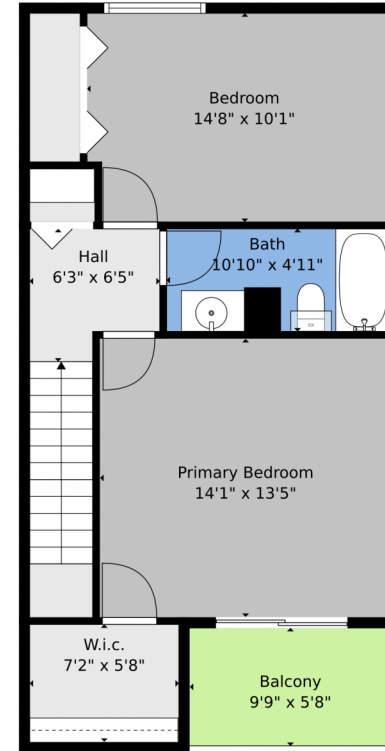

Disclaimer: Sizes and Dimensions are Approximate, Actual May Vary.

Taylor Haas
303-665-7368
taylorh@coloradorpm.com
<https://www.coloradorpm.com/available-rental-properties-denver>

TOTAL: 1054 sq. ft
BELOW GROUND: 0 sq. ft, FLOOR 2: 501 sq. ft, FLOOR 3: 553 sq. ft
EXCLUDED AREAS: LOW CEILING: 501 sq. ft, BALCONY: 56 sq. ft
Floor Plan Created By V1photos.com, Measurements Deamed Highly Reliable But Not Guaranteed.

Disclaimer: Sizes and Dimensions are Approximate, Actual May Vary.

Taylor Haas
303-665-7368
taylorh@coloradorpm.com
<https://www.coloradorpm.com/available-rental-properties-denver>

Floor 1

Floor 2

Floor 3

TOTAL: 1054 sq. ft
BELOW GROUND: 0 sq. ft, FLOOR 2: 501 sq. ft, FLOOR 3: 553 sq. ft
EXCLUDED AREAS: LOW CEILING: 501 sq. ft, BALCONY: 56 sq. ft
Floor Plan Created By V1photos.com, Measurements Deamed Highly Reliable But Not Guaranteed.