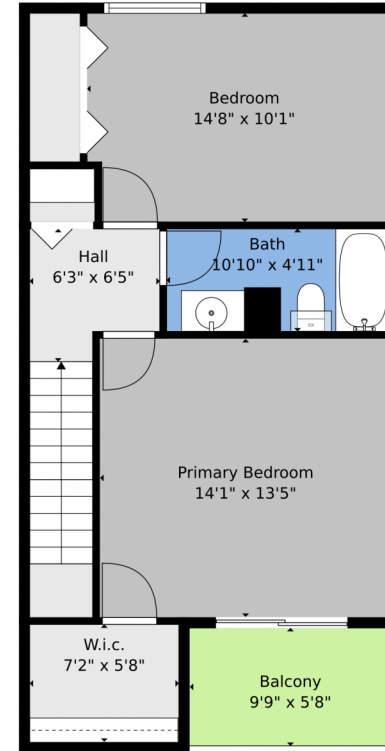

Disclaimer: Sizes and Dimensions are Approximate, Actual May Vary.

Taylor Haas
303-665-7368
taylorh@coloradorpm.com
<https://www.coloradorpm.com/available-rental-properties-denver>

TOTAL: 1054 sq. ft
BELOW GROUND: 0 sq. ft, FLOOR 2: 501 sq. ft, FLOOR 3: 553 sq. ft
EXCLUDED AREAS: LOW CEILING: 501 sq. ft, BALCONY: 56 sq. ft
Floor Plan Created By V1photos.com, Measurements Deamed Highly Reliable But Not Guaranteed.

TOTAL: 1054 sq. ft
BELOW GROUND: 0 sq. ft, FLOOR 2: 501 sq. ft, FLOOR 3: 553 sq. ft
EXCLUDED AREAS: LOW CEILING: 501 sq. ft, BALCONY: 56 sq. ft
Floor Plan Created By V1photos.com, Measurements Deamed Highly Reliable But Not Guaranteed.

Disclaimer: Sizes and Dimensions are Approximate, Actual May Vary.

Taylor Haas
303-665-7368
taylorh@coloradorpm.com
<https://www.coloradorpm.com/available-rental-properties-denver>

Floor 1

Floor 2

Floor 3