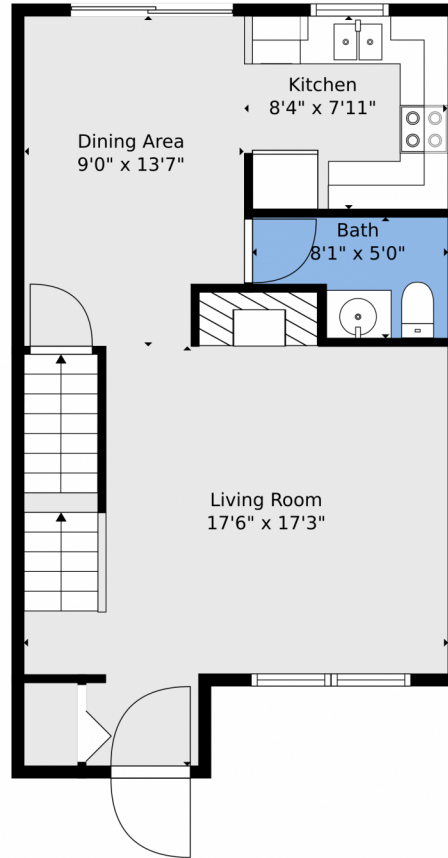

 Single Family

 1196 SQFT

 2 Beds

 2 Baths

Taylor Haas
303-665-7368
taylorh@coloradorpm.com
<https://www.coloradorpm.com/available-rental-properties-denver>

TOTAL: 1054 sq. ft
BELOW GROUND: 0 sq. ft, FLOOR 2: 501 sq. ft, FLOOR 3: 553 sq. ft
EXCLUDED AREAS: LOW CEILING: 501 sq. ft, BALCONY: 56 sq. ft
Floor Plan Created By V1photos.com, Measurements Deamed Highly Reliable But Not Guaranteed.

Disclaimer: Sizes and Dimensions are Approximate, Actual May Vary.

Taylor Haas
303-665-7368
taylorh@coloradorpm.com
<https://www.coloradorpm.com/available-rental-properties-denver>

TOTAL: 1054 sq. ft
BELOW GROUND: 0 sq. ft, FLOOR 2: 501 sq. ft, FLOOR 3: 553 sq. ft
EXCLUDED AREAS: LOW CEILING: 501 sq. ft, BALCONY: 56 sq. ft
Floor Plan Created By V1photos.com, Measurements Deamed Highly Reliable But Not Guaranteed.

TOTAL: 1054 sq. ft
BELOW GROUND: 0 sq. ft, FLOOR 2: 501 sq. ft, FLOOR 3: 553 sq. ft
EXCLUDED AREAS: LOW CEILING: 501 sq. ft, BALCONY: 56 sq. ft
Floor Plan Created By V1photos.com, Measurements Deamed Highly Reliable But Not Guaranteed.