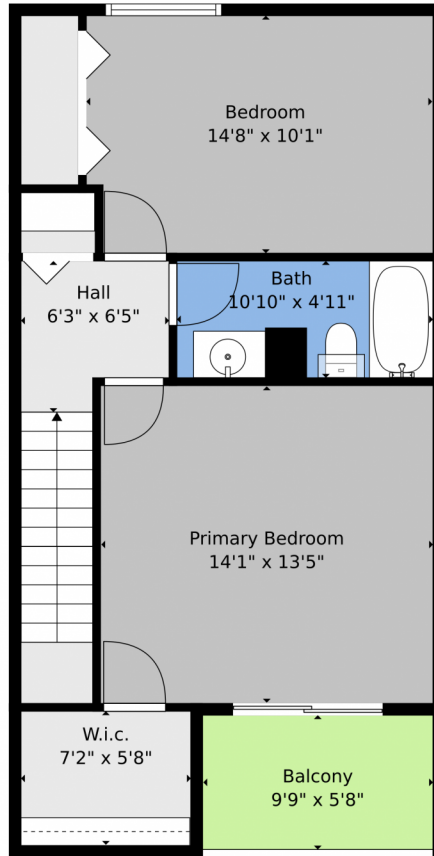

 Single Family

 1196 SQFT

 2 Beds

 2 Baths

Taylor Haas
303-665-7368
taylorh@coloradorpm.com
<https://www.coloradorpm.com/available-rental-properties-denver>

TOTAL: 1054 sq. ft
BELOW GROUND: 0 sq. ft, FLOOR 2: 501 sq. ft, FLOOR 3: 553 sq. ft
EXCLUDED AREAS: LOW CEILING: 501 sq. ft, BALCONY: 56 sq. ft
Floor Plan Created By V1photos.com, Measurements Deamed Highly Reliable But Not Guaranteed.

Disclaimer: Sizes and Dimensions are Approximate, Actual May Vary.

Taylor Haas
303-665-7368
taylorh@coloradorpm.com
<https://www.coloradorpm.com/available-rental-properties-denver>

TOTAL: 1054 sq. ft
BELOW GROUND: 0 sq. ft, FLOOR 2: 501 sq. ft, FLOOR 3: 553 sq. ft
EXCLUDED AREAS: LOW CEILING: 501 sq. ft, BALCONY: 56 sq. ft
Floor Plan Created By V1photos.com, Measurements Deamed Highly Reliable But Not Guaranteed.

TOTAL: 1054 sq. ft
BELOW GROUND: 0 sq. ft, FLOOR 2: 501 sq. ft, FLOOR 3: 553 sq. ft
EXCLUDED AREAS: LOW CEILING: 501 sq. ft, BALCONY: 56 sq. ft
Floor Plan Created By V1photos.com, Measurements Deamed Highly Reliable But Not Guaranteed.