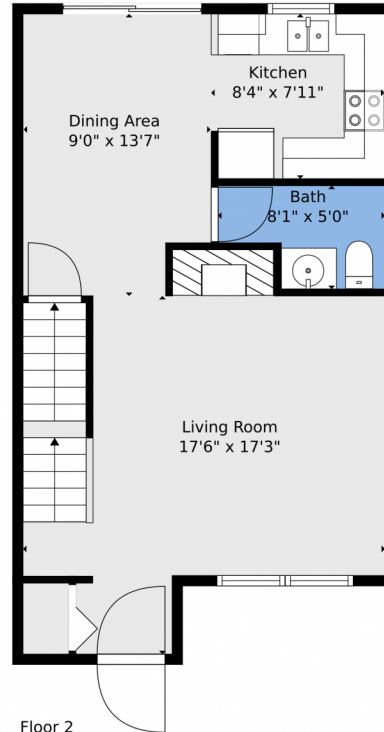

Disclaimer: Sizes and Dimensions are Approximate, Actual May Vary.

Taylor Haas
303-665-7368
taylorh@coloradorpm.com
<https://www.coloradorpm.com/available-rental-properties-denver>

TOTAL: 1054 sq. ft
BELOW GROUND: 0 sq. ft, FLOOR 2: 501 sq. ft, FLOOR 3: 553 sq. ft
EXCLUDED AREAS: LOW CEILING: 501 sq. ft, BALCONY: 56 sq. ft
Floor Plan Created By V1photos.com, Measurements Deamed Highly Reliable But Not Guaranteed.

Disclaimer: Sizes and Dimensions are Approximate, Actual May Vary.

Taylor Haas
303-665-7368
taylorh@coloradorpm.com
<https://www.coloradorpm.com/available-rental-properties-denver>

Floor 1

Floor 2

Floor 3

TOTAL: 1054 sq. ft
BELOW GROUND: 0 sq. ft, FLOOR 2: 501 sq. ft, FLOOR 3: 553 sq. ft
EXCLUDED AREAS: LOW CEILING: 501 sq. ft, BALCONY: 56 sq. ft
Floor Plan Created By V1photos.com, Measurements Deamed Highly Reliable But Not Guaranteed.