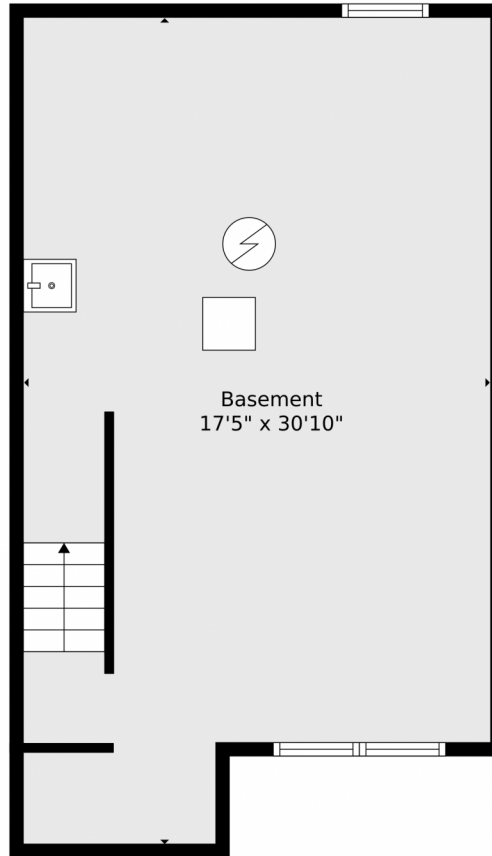

 Single Family

 1196 SQFT

 2 Beds

 2 Baths

Taylor Haas
303-665-7368
taylorh@coloradorpm.com
<https://www.coloradorpm.com/available-rental-properties-denver>

TOTAL: 1054 sq. ft
BELOW GROUND: 0 sq. ft, FLOOR 2: 501 sq. ft, FLOOR 3: 553 sq. ft
EXCLUDED AREAS: LOW CEILING: 501 sq. ft, BALCONY: 56 sq. ft
Floor Plan Created By V1photos.com, Measurements Deamed Highly Reliable But Not Guaranteed.

Disclaimer: Sizes and Dimensions are Approximate, Actual May Vary.

Taylor Haas
303-665-7368
taylorh@coloradorpm.com
<https://www.coloradorpm.com/available-rental-properties-denver>

TOTAL: 1054 sq. ft
BELOW GROUND: 0 sq. ft, FLOOR 2: 501 sq. ft, FLOOR 3: 553 sq. ft
EXCLUDED AREAS: LOW CEILING: 501 sq. ft, BALCONY: 56 sq. ft
Floor Plan Created By V1photos.com, Measurements Deamed Highly Reliable But Not Guaranteed.

TOTAL: 1054 sq. ft
BELOW GROUND: 0 sq. ft, FLOOR 2: 501 sq. ft, FLOOR 3: 553 sq. ft
EXCLUDED AREAS: LOW CEILING: 501 sq. ft, BALCONY: 56 sq. ft
Floor Plan Created By V1photos.com, Measurements Deamed Highly Reliable But Not Guaranteed.