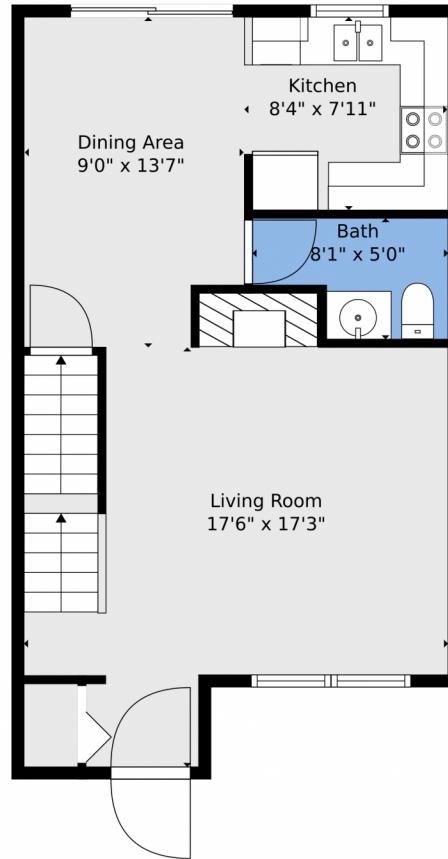

 Single Family

 1196 SQFT

 2 Beds

 2 Baths

Taylor Haas
303-665-7368
taylorh@coloradorpm.com
<https://www.coloradorpm.com/available-rental-properties-denver>

TOTAL: 1054 sq. ft
BELOW GROUND: 0 sq. ft, FLOOR 2: 501 sq. ft, FLOOR 3: 553 sq. ft
EXCLUDED AREAS: LOW CEILING: 501 sq. ft, BALCONY: 56 sq. ft
Floor Plan Created By V1photos.com, Measurements Deamed Highly Reliable But Not Guaranteed.

Disclaimer: Sizes and Dimensions are Approximate, Actual May Vary.

Taylor Haas
303-665-7368
taylorh@coloradorpm.com
<https://www.coloradorpm.com/available-rental-properties-denver>

TOTAL: 1054 sq. ft
BELOW GROUND: 0 sq. ft, FLOOR 2: 501 sq. ft, FLOOR 3: 553 sq. ft
EXCLUDED AREAS: LOW CEILING: 501 sq. ft, BALCONY: 56 sq. ft
Floor Plan Created By V1photos.com, Measurements Deamed Highly Reliable But Not Guaranteed.

TOTAL: 1054 sq. ft
BELOW GROUND: 0 sq. ft, FLOOR 2: 501 sq. ft, FLOOR 3: 553 sq. ft
EXCLUDED AREAS: LOW CEILING: 501 sq. ft, BALCONY: 56 sq. ft
Floor Plan Created By V1photos.com, Measurements Deamed Highly Reliable But Not Guaranteed.