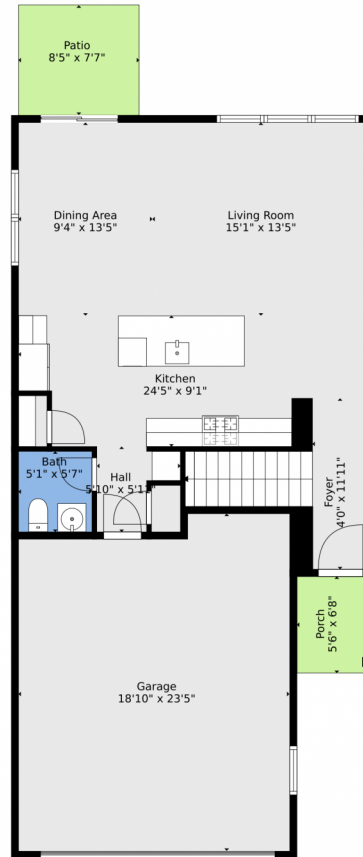

TOTAL: 1717 sq. ft
FLOOR 1: 694 sq. ft, FLOOR 2: 1023 sq. ft
EXCLUDED AREAS: GARAGE: 422 sq. ft, PORCH: 37 sq. ft, PATIO: 64 sq. ft,
UNDEFINED: 19 sq. ft

Disclaimer: Sizes and Dimensions are Approximate, Actual May Vary.

Taylor Haas
303-665-7368
taylorh@coloradorpm.com
<https://www.coloradorpm.com/available-rental-properties-denver>

Scan code
for more
property
details