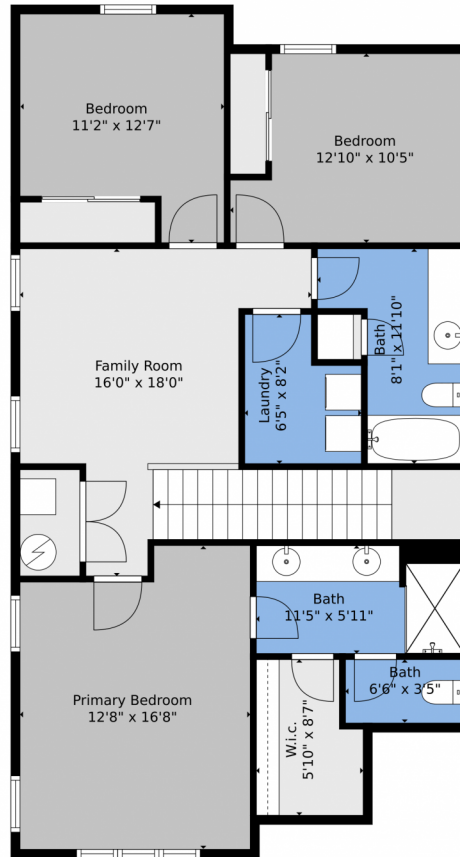

TOTAL: 1717 sq. ft
FLOOR 1: 694 sq. ft, FLOOR 2: 1023 sq. ft
EXCLUDED AREAS: GARAGE: 422 sq. ft, PORCH: 37 sq. ft, PATIO: 64 sq. ft,
UNDEFINED: 19 sq. ft

Disclaimer: Sizes and Dimensions are Approximate, Actual May Vary.

Taylor Haas
303-665-7368
taylorh@coloradorpm.com
<https://www.coloradorpm.com/available-rental-properties-denver>