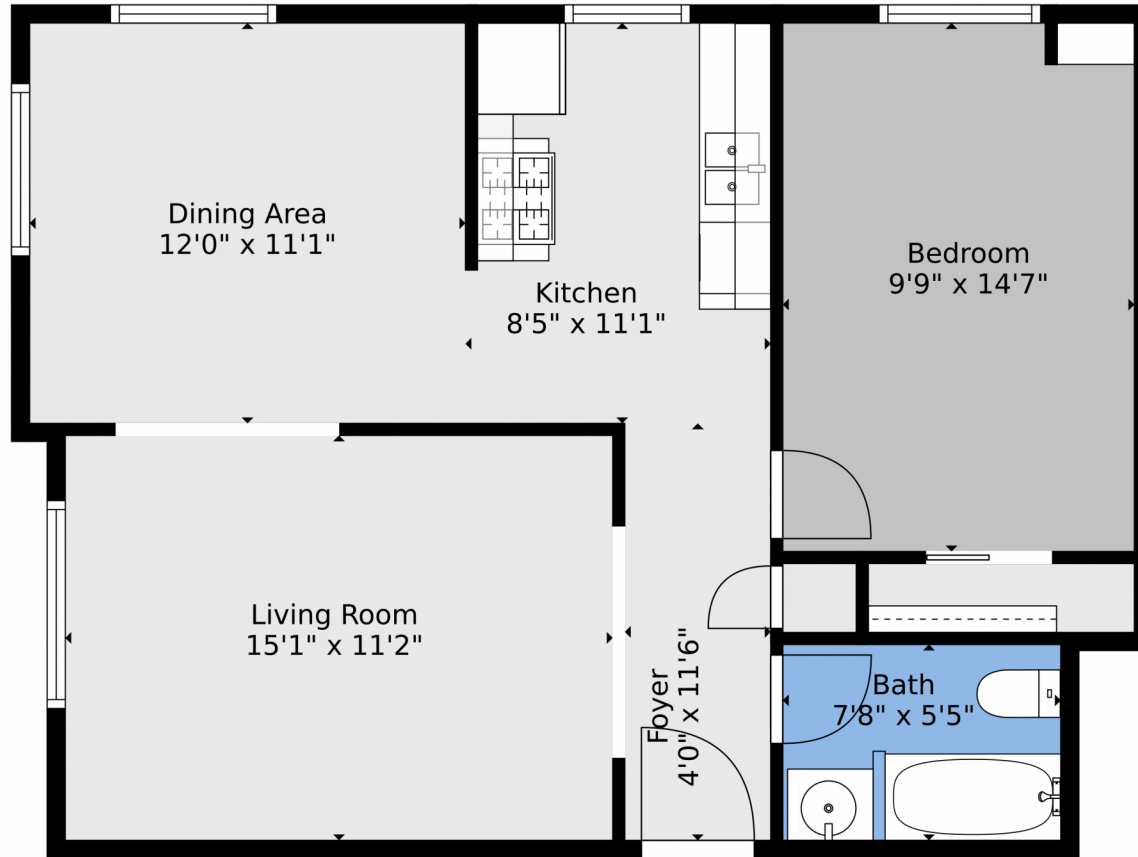

1450 North Lafayette Street #2, Denver, CO 80218 – Floor Plan

TOTAL: 667 sq. ft
FLOOR 1: 667 sq. ft

Disclaimer: Sizes and Dimensions are Approximate, Actual May Vary.

Taylor Haas
303-665-7368
taylorh@coloradorm.com
<https://www.coloradorm.com/available-rental-properties-denver>

Scan code
for more
property
details