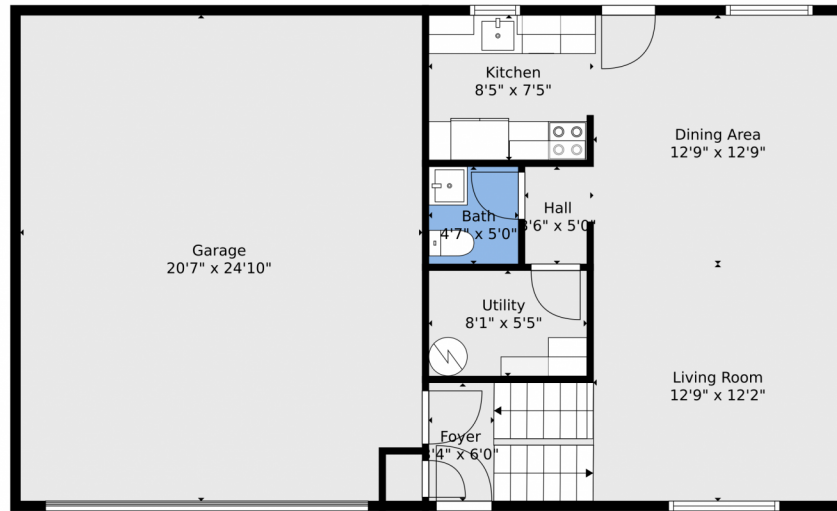

Floor 2

TOTAL: 1009 sq. ft
BELOW GROUND: 478 sq. ft, FLOOR 2: 531 sq. ft
EXCLUDED AREAS: GARAGE: 505 sq. ft

Disclaimer: Sizes and Dimensions are Approximate, Actual May Vary.

Manuela Watkins
206-390-5505
mhorn@usa.net