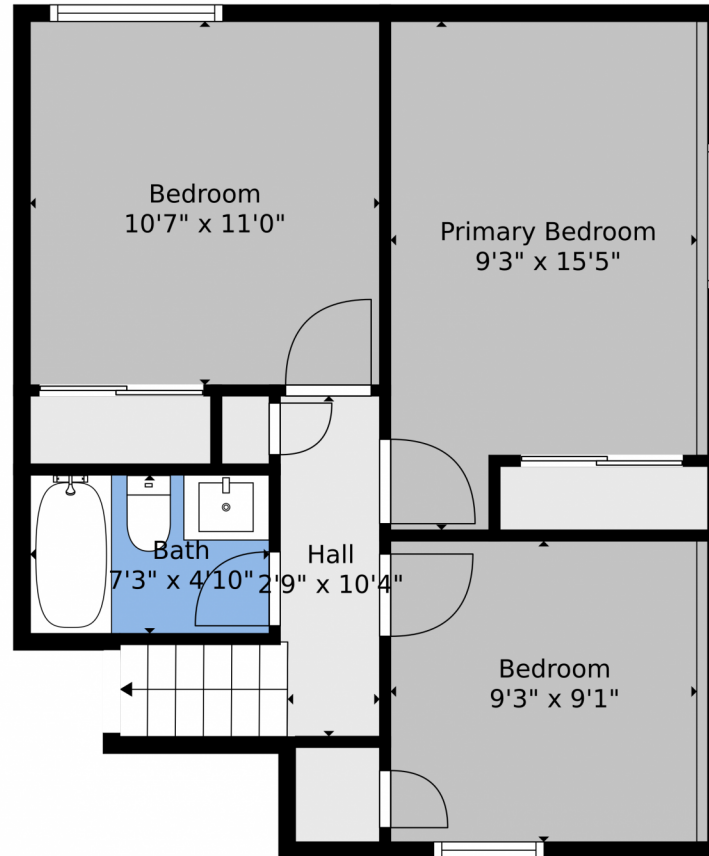

TOTAL: 1009 sq. ft
BELOW GROUND: 478 sq. ft, FLOOR 2: 531 sq. ft
EXCLUDED AREAS: GARAGE: 505 sq. ft

Disclaimer: Sizes and Dimensions are Approximate, Actual May Vary.

Manuela Watkins
206-390-5505
mhorn@usa.net