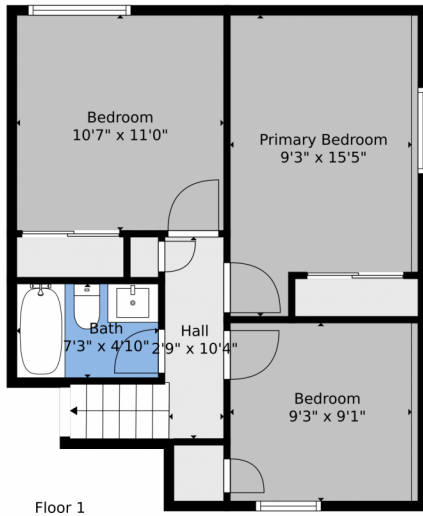

Floor 1

TOTAL: 1009 sq. ft
BELOW GROUND: 478 sq. ft, FLOOR 2: 531 sq. ft
EXCLUDED AREAS: GARAGE: 505 sq. ft

Disclaimer: Sizes and Dimensions are Approximate, Actual May Vary.

Manuela Watkins
206-390-5505
mhorn@usa.net

Scan code
for more
property
details