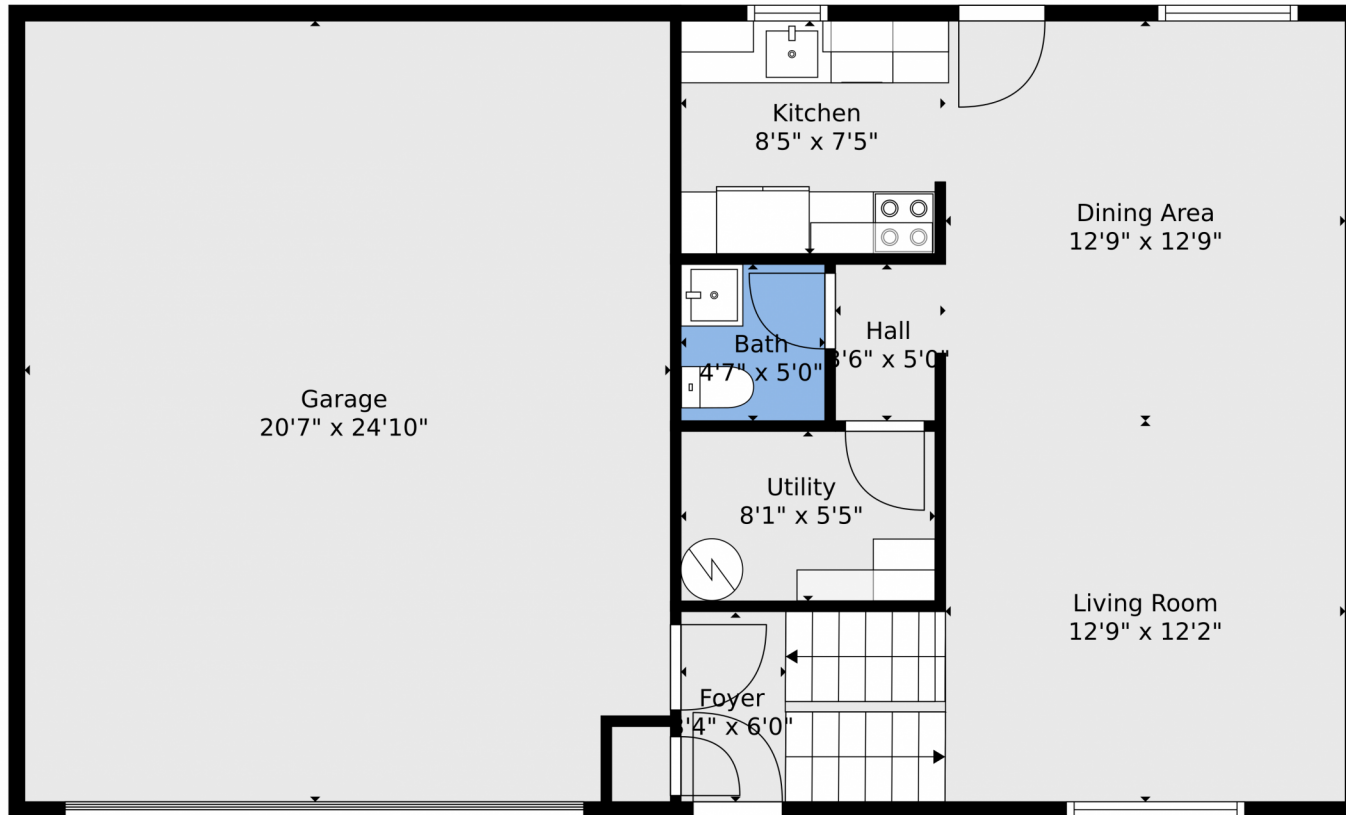

TOTAL: 1009 sq. ft
BELOW GROUND: 478 sq. ft, FLOOR 2: 531 sq. ft
EXCLUDED AREAS: GARAGE: 505 sq. ft

Disclaimer: Sizes and Dimensions are Approximate, Actual May Vary.

Manuela Watkins
206-390-5505
mhorn@usa.net