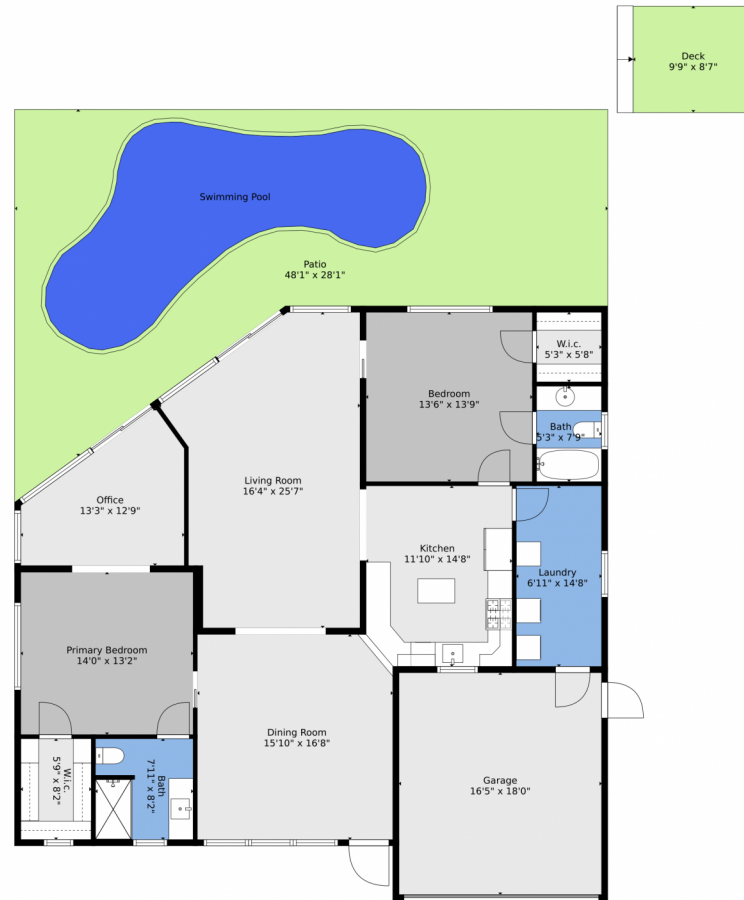

440 Southeast 4th Court
Pompano Beach, FL 33060

 Single Family

 1800 SQFT

 2 Beds

 2 Baths

Rachael Barach
954-815-1418
rachael@rachaelbarach.com
<https://www.therachaelbarachgroup.com/>

Scan code for more property details

440 Southeast 4th Court, Pompano Beach, FL 33060 – All Levels

Floor Plan Created By V1photos.com, Measurements Deamed Highly Reliable, But Not Guaranteed.

Disclaimer: Sizes and Dimensions are Approximate, Actual May Vary.