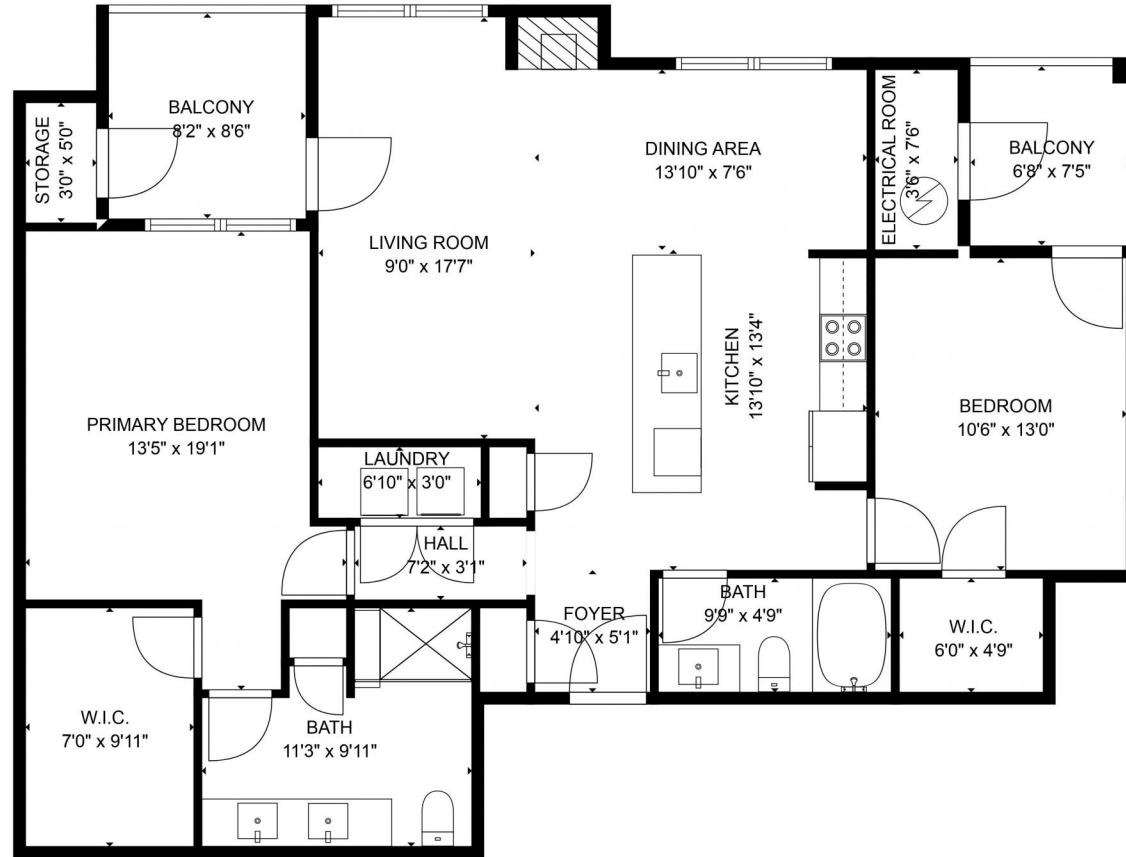

 Single Family

 1202 SQFT

 2 Beds

 2 Baths

Taylor Haas
303-665-7368
taylorh@coloradorpm.com
<https://www.coloradorpm.com/available-rental-properties-denver>

TOTAL: 1158 sq. ft
FLOOR 1: 1158 sq. ft
EXCLUDED AREAS: ELECTRICAL ROOM: 26 sq. ft, STORAGE: 15 sq. ft, BALCONY: 121 sq. ft
FLOOR PLAN CREATED BY CUBICASA APP. MEASUREMENTS DEEMED HIGHLY RELIABLE BUT NOT GUARANTEED.