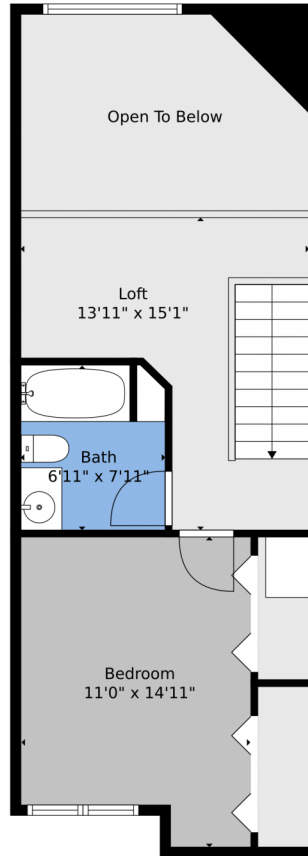

TOTAL: 929 sq. ft
BELOW GROUND: 14 sq. ft, FLOOR 2: 503 sq. ft, FLOOR 3: 412 sq. ft
EXCLUDED AREAS: UTILITY: 238 sq. ft, GARAGE: 237 sq. ft, BALCONY: 41 sq. ft,
PORCH: 29 sq. ft, OPEN TO BELOW: 132 sq. ft

Disclaimer: Sizes and Dimensions are Approximate, Actual May Vary.

Taylor Haas
303-665-7368
taylorh@coloradorpm.com
<https://www.coloradorpm.com/available-rental-properties-denver>