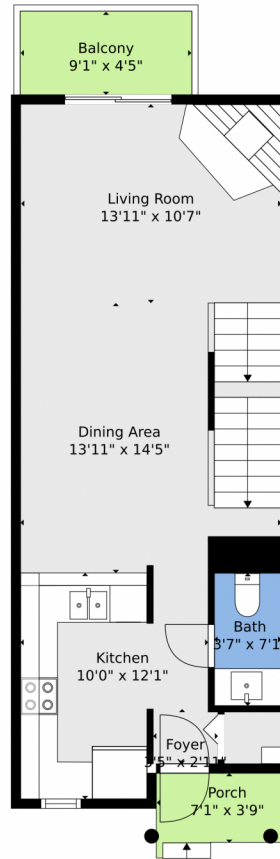

TOTAL: 929 sq. ft
BELOW GROUND: 14 sq. ft, FLOOR 2: 503 sq. ft, FLOOR 3: 412 sq. ft
EXCLUDED AREAS: UTILITY: 238 sq. ft, GARAGE: 237 sq. ft, BALCONY: 41 sq. ft,
PORCH: 29 sq. ft, OPEN TO BELOW: 132 sq. ft

Disclaimer: Sizes and Dimensions are Approximate, Actual May Vary.

Taylor Haas
303-665-7368
taylorh@coloradorpm.com
<https://www.coloradorpm.com/available-rental-properties-denver>