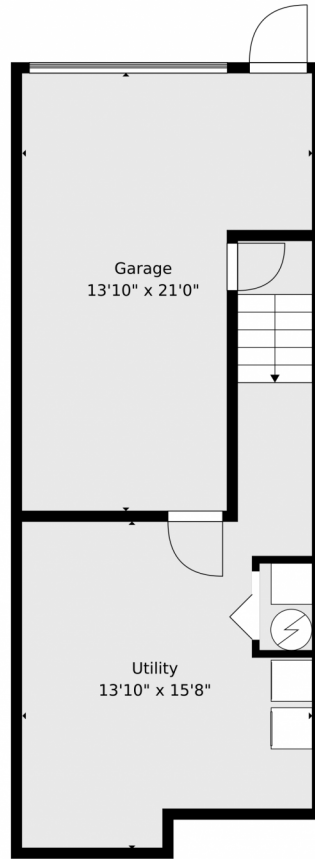

TOTAL: 929 sq. ft
BELOW GROUND: 14 sq. ft, FLOOR 2: 503 sq. ft, FLOOR 3: 412 sq. ft
EXCLUDED AREAS: UTILITY: 238 sq. ft, GARAGE: 237 sq. ft, BALCONY: 41 sq. ft,
PORCH: 29 sq. ft, OPEN TO BELOW: 132 sq. ft

Disclaimer: Sizes and Dimensions are Approximate, Actual May Vary.

Taylor Haas
303-665-7368
taylorh@coloradorpm.com
<https://www.coloradorpm.com/available-rental-properties-denver>