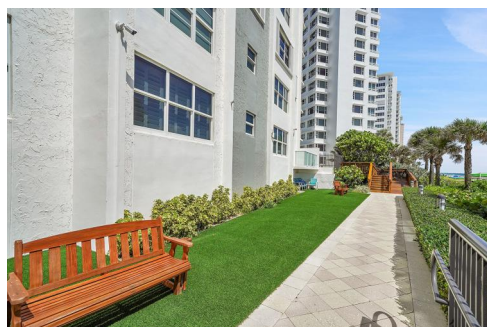

21

3550 Galt Ocean Drive  
Fort Lauderdale, FL 33308

Condominium

970 SQFT

Ricardo Polit  
786-273-7738  
soldbyric@gmail.com

Scan code  
for more  
property  
details