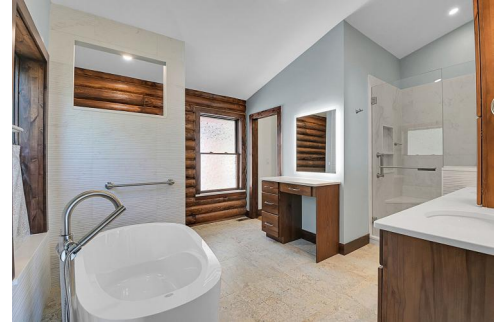

31374 Kings Valley Drive  
Conifer, CO 80433  
COMMUNITY: Kings Valley

Single Family

3100 SQFT

3 Beds

2/2 Baths

2 Car

0 Acre

**Sandra Bosworth**  
303-913-2392  
sandra@mountainhavenco.com