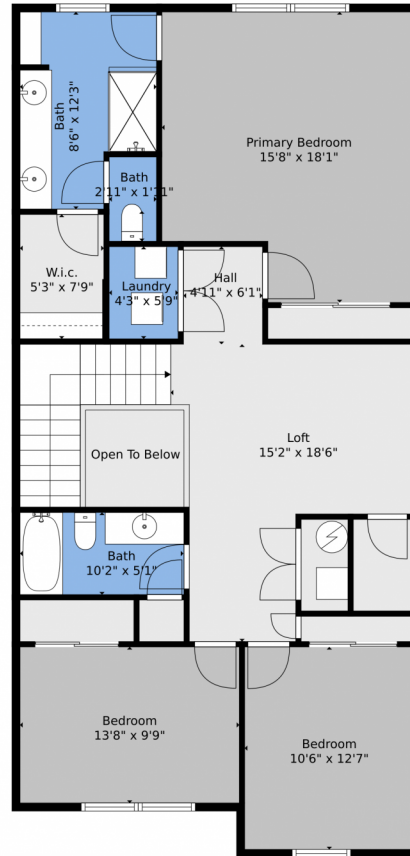

13381 Positano Point, Colorado Springs, CO 80921 – Upper Level

TOTAL: 2102 sq. ft
FLOOR 1: 901 sq. ft, FLOOR 2: 1201 sq. ft
EXCLUDED AREAS: GARAGE: 366 sq. ft, PORCH: 57 sq. ft, PATIO: 68 sq. ft,
FIREPLACE: 9 sq. ft, OPEN TO BELOW: 37 sq. ft

Disclaimer: Sizes and Dimensions are Approximate, Actual May Vary.

Taylor Haas
303-665-7368
taylorh@coloradorpm.com
<https://www.coloradorpm.com/available-rental-properties-denver>