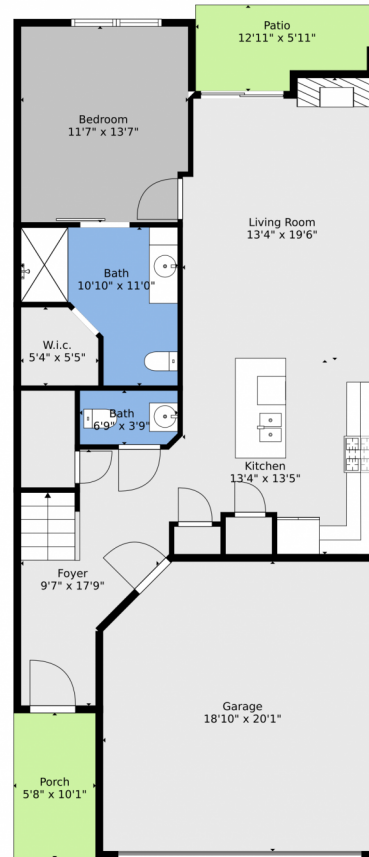

13381 Positano Point, Colorado Springs, CO 80921 – Main Level

TOTAL: 2102 sq. ft
FLOOR 1: 901 sq. ft, FLOOR 2: 1201 sq. ft
EXCLUDED AREAS: GARAGE: 366 sq. ft, PORCH: 57 sq. ft, PATIO: 68 sq. ft,
FIREPLACE: 9 sq. ft, OPEN TO BELOW: 37 sq. ft

Disclaimer: Sizes and Dimensions are Approximate, Actual May Vary.

Taylor Haas
303-665-7368
taylorh@coloradorpm.com
<https://www.coloradorpm.com/available-rental-properties-denver>