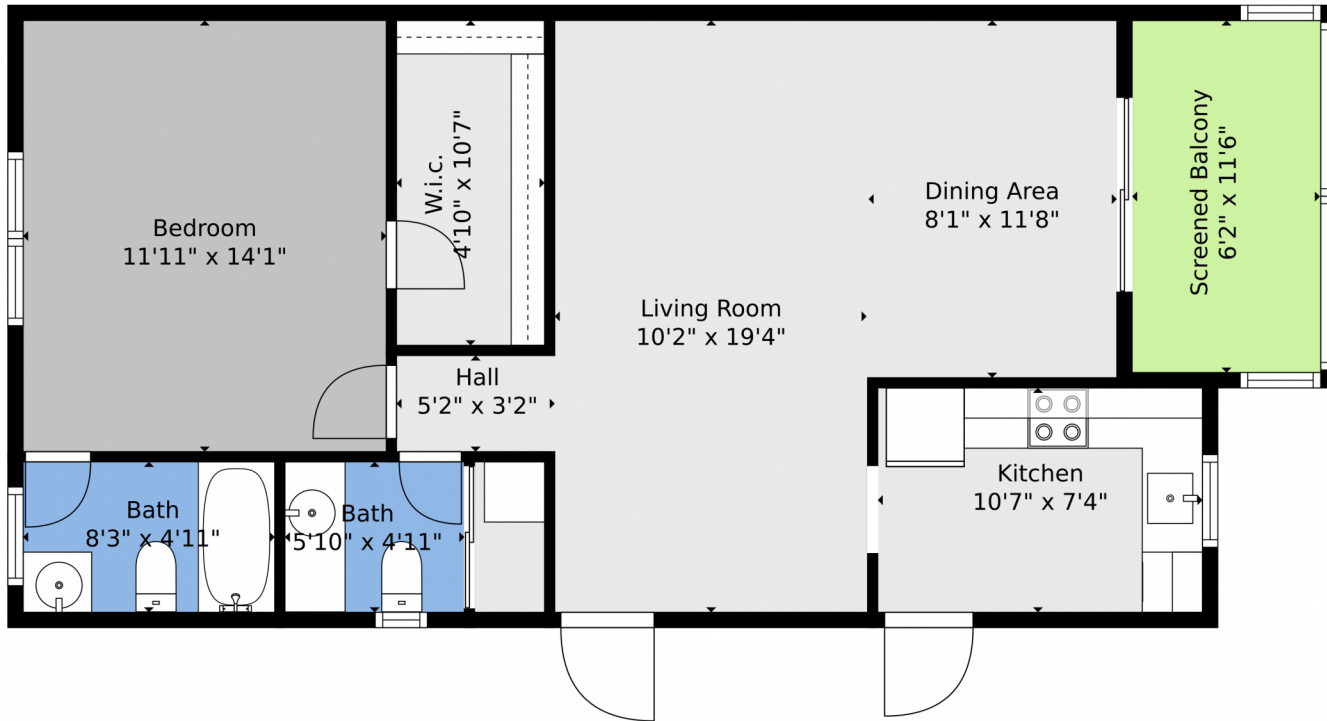

2601 Northeast 14th Street Causeway
 Pompano Beach, FL 33062
 COMMUNITY: Garden-Aire village

Condominium

760 SQFT

1 Bed

1 Baths

Rachael Barach
 954-815-1418
 rachael@rachaelbarach.com
<https://www.therachaelbarachgroup.com/>

Scan code
 for more
 property
 details

2601 Northeast 14th Street Causeway, Pompano Beach, FL 33062 – Floor Plan

Floor Plan Created By V1photos.com, Measurements Deamed Highly Reliable, But Not Guaranteed.