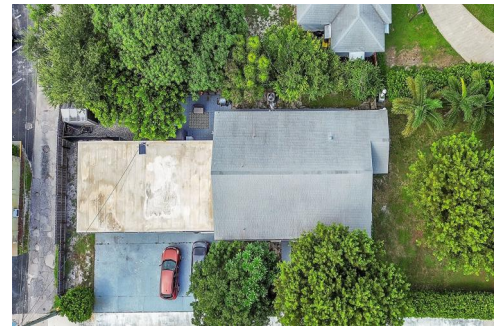

1331 S Palmway
 Lake Worth Beach, FL 33460
 COMMUNITY: LAKE WORTH TOWN OF ADD 1

MLS
 # R11020206
 PRICE \$734,999

Single Family

2680 SQFT

4 Beds

3 Baths

0.22 Acre

Stephen Harper
 954-670-9690
 sharper5715@gmail.com