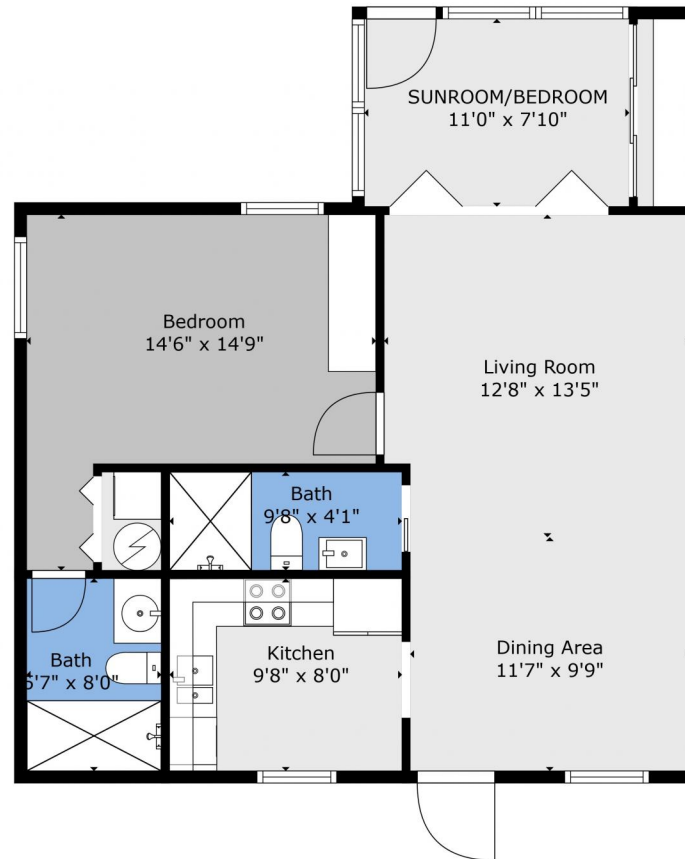

TOTAL: 748 sq. ft
FLOOR 1: 748 sq. ft

Disclaimer: Sizes and Dimensions are Approximate, Actual May Vary.

Deborah Carr
954-647-7210
Deb@thedeborahcarr.com
<https://www.TheDeborahCarr.com>