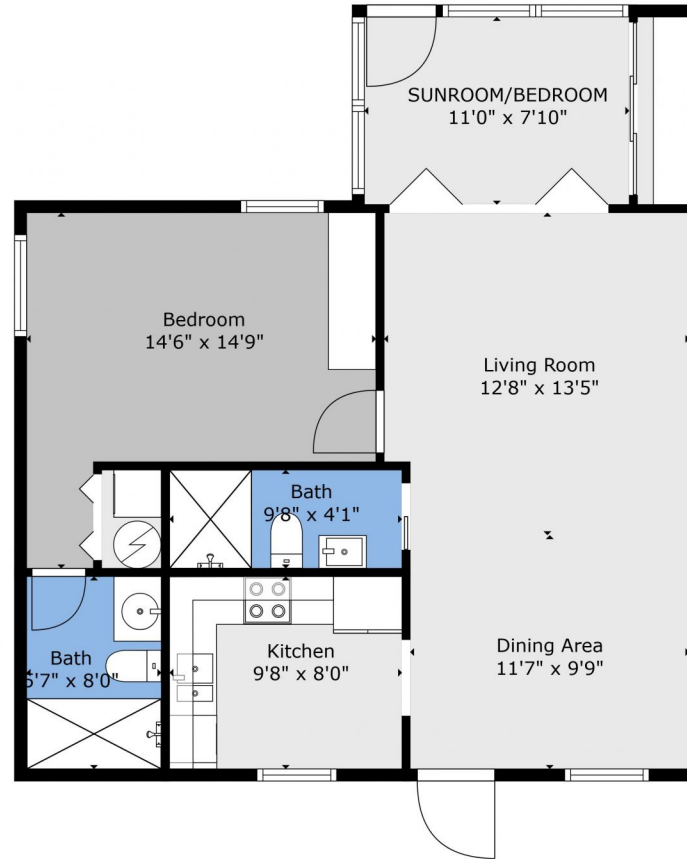

TOTAL: 748 sq. ft
FLOOR 1: 748 sq. ft

Disclaimer: Sizes and Dimensions are Approximate, Actual May Vary.

Deborah Carr
954-647-7210
Deb@thedeborahcarr.com
<https://www.TheDeborahCarr.com>

Scan code for more property details