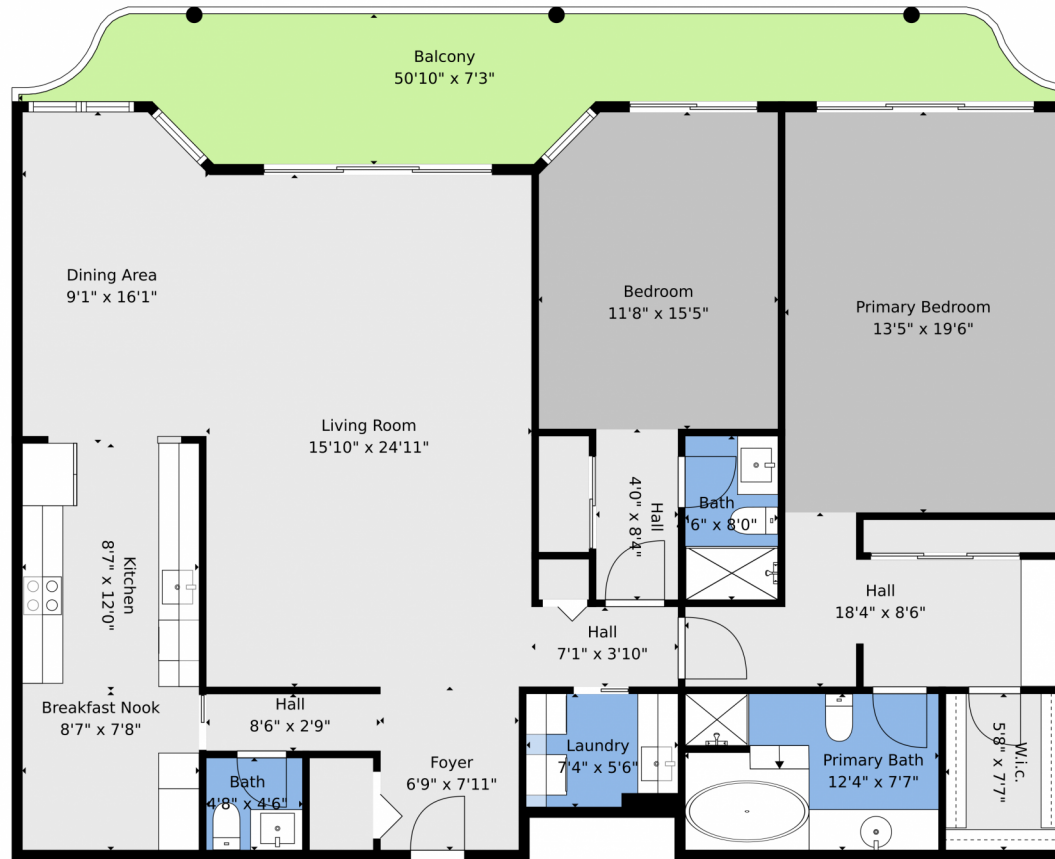

1401 South Ocean Boulevard, Boca Raton, FL 33432 – All Levels

TOTAL: 1740 sq. ft
FLOOR 1: 1740 sq. ft
EXCLUDED AREAS: BALCONY: 250 sq. ft

Disclaimer: Sizes and Dimensions are Approximate, Actual May Vary.

Janice Leis
561-302-4350
releis@aol.com