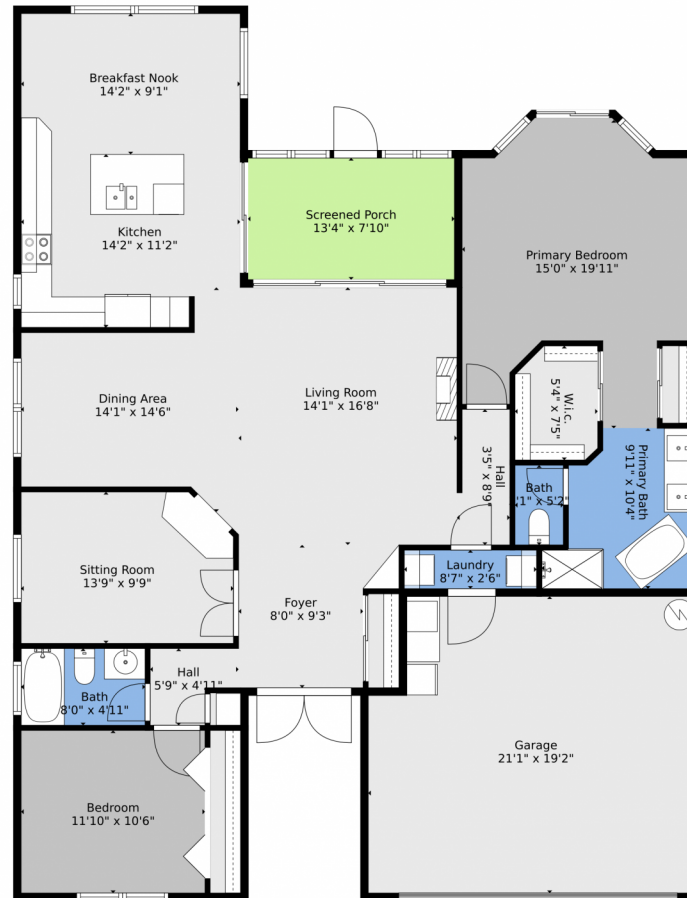

Single Family

1861 SQFT

Kenny Silverman
954-551-9099
kenny@silvermanfirst.com

Scan code
for more
property
details

3260 Northwest 22nd Avenue, Fort Lauderdale, FL 33309 – Floor Plan

Floor Plan Created By V1photos.com, Measurements Deamed Highly Reliable, But Not Guaranteed.