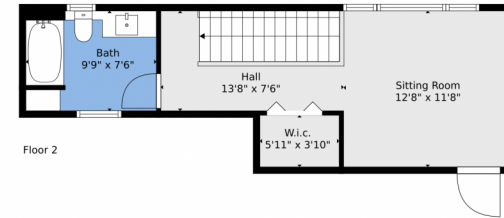

Floor 2

TOTAL: 1992 sq. ft
FLOOR 1: 1640 sq. ft, FLOOR 2: 352 sq. ft
EXCLUDED AREAS: PATIO: 598 sq. ft

Disclaimer: Sizes and Dimensions are Approximate, Actual May Vary.

Ana Rueger
786-371-8466
elurpropertysolutions@gmail.com

Scan code
for more
property
details