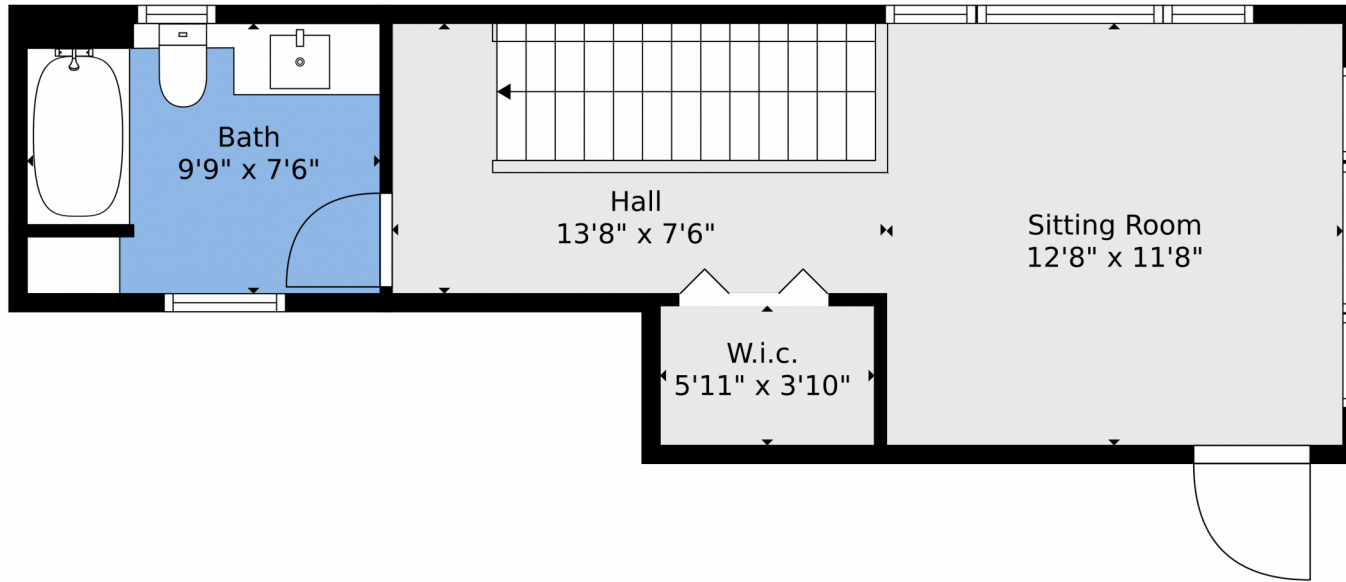

151 Southeast 6th Court, Pompano Beach, FL 33060 – 2nd Level

TOTAL: 1992 sq. ft
FLOOR 1: 1640 sq. ft, FLOOR 2: 352 sq. ft
EXCLUDED AREAS: PATIO: 598 sq. ft

Disclaimer: Sizes and Dimensions are Approximate, Actual May Vary.

Ana Rueger
786-371-8466
elurpropertysolutions@gmail.com