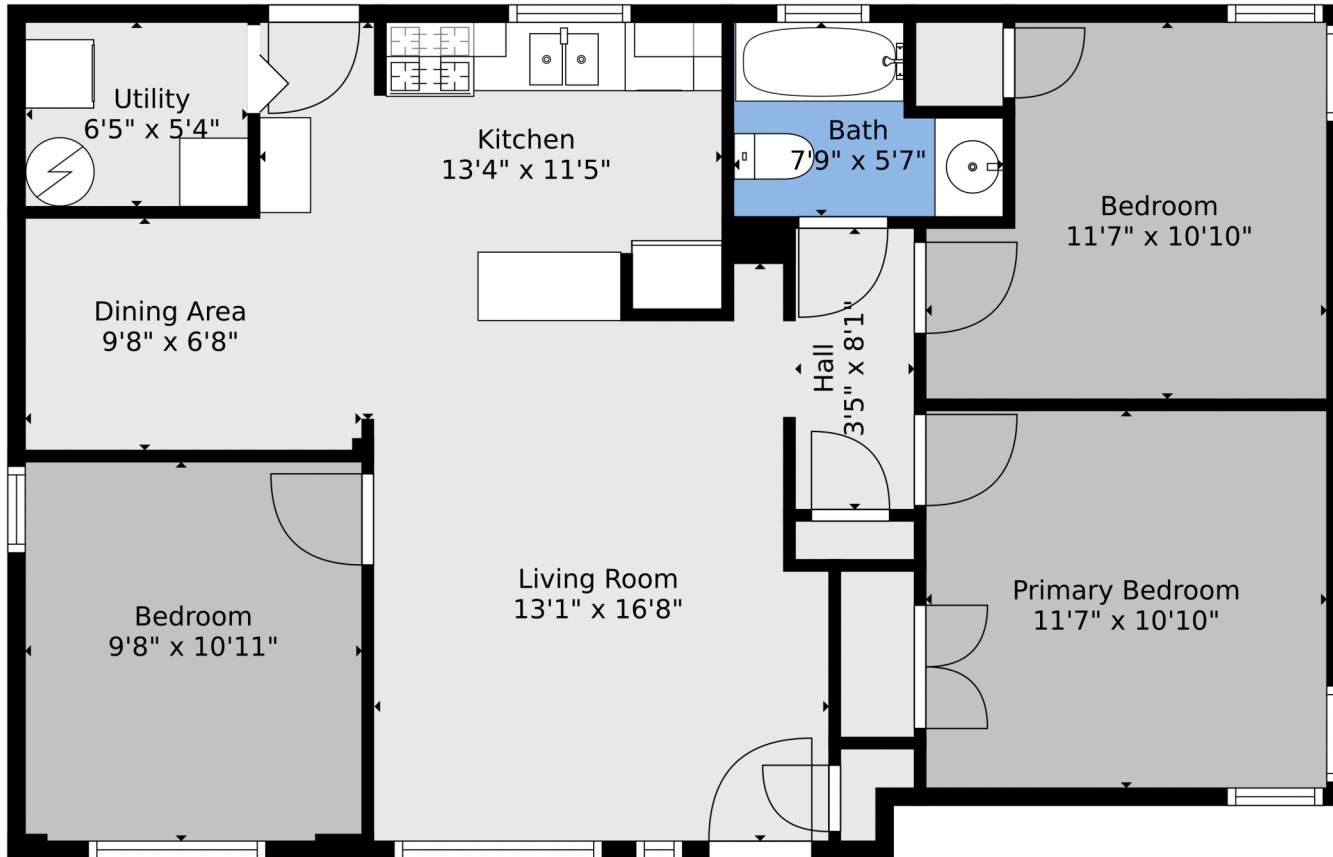

TOTAL: 868 sq. ft
FLOOR 1: 868 sq. ft

Disclaimer: Sizes and Dimensions are Approximate, Actual May Vary.

Taylor Haas
303-665-7368
taylorh@coloradorpm.com
<https://www.coloradorpm.com/available-rental-properties-denver>

Scan code
for more
property
details