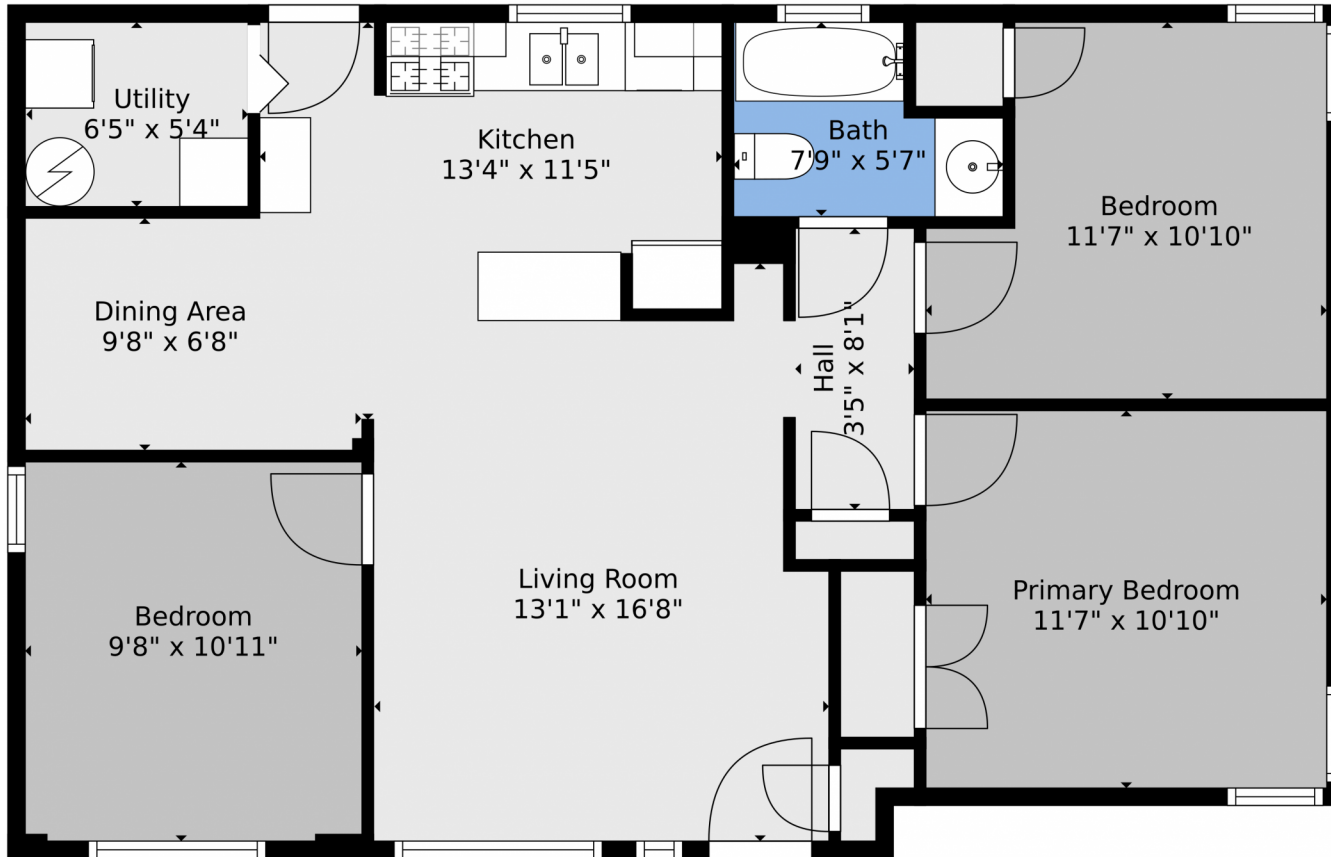

TOTAL: 868 sq. ft
FLOOR 1: 868 sq. ft

Disclaimer: Sizes and Dimensions are Approximate, Actual May Vary.

Taylor Haas

303-665-7368

taylorh@coloradorpm.com

<https://www.coloradorpm.com/available-rental-properties-denver>

Scan code
for more
property
details