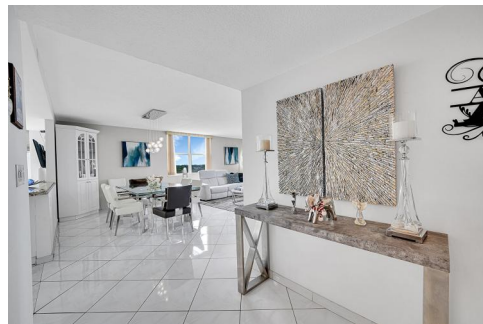

1401 S OCEAN DR  
Hollywood, FL 33019  
COMMUNITY: STRATFORD TOWER

MLS # F10479857  
PRICE \$475,000

Condominium

1465 SQFT

2 Beds

2 Baths

## PROPERTY DETAILS

Enjoy stunning views and a prime location just steps from the ocean and a short walk to the boardwalk. This corner unit offers front-row seats for breathtaking sunrises and sunsets. The boutique building features a fitness room and a lovely pool area. Spacious and equipped with an in-unit washer and dryer. Don't miss out—buy now!