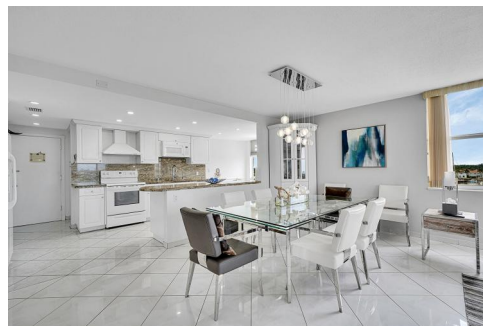

1401 S OCEAN DR  
Hollywood, FL 33019  
COMMUNITY: STRATFORD TOWER

MLS # F10479857  
PRICE \$475,000

Condominium

1465 SQFT

2 Beds

2 Baths

## PROPERTY DETAILS

Enjoy stunning views and a prime location just steps from the ocean and a short walk to the boardwalk. This corner unit offers front-row seats for breathtaking sunrises and sunsets. The boutique building features a fitness room and a lovely pool area. Spacious and equipped with an in-unit washer and dryer. Don't miss out—buy now!