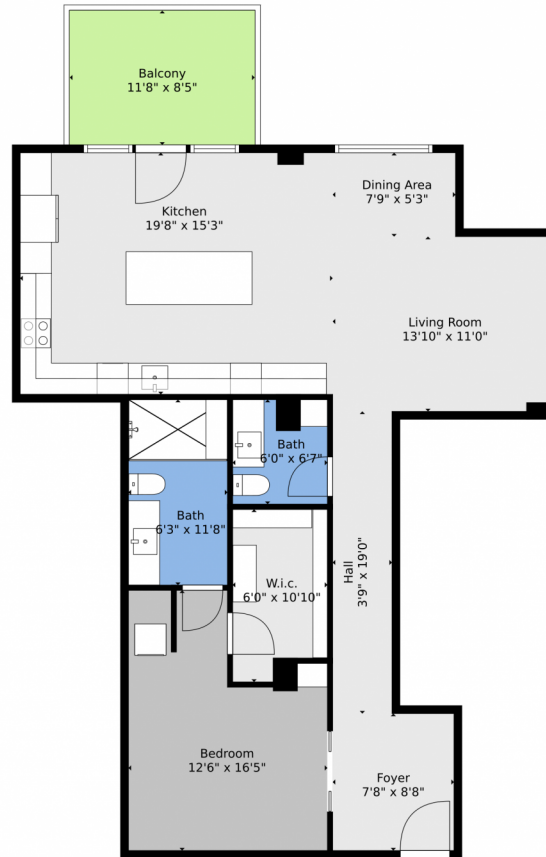

TOTAL: 1000 sq. ft
FLOOR 1: 1000 sq. ft
EXCLUDED AREAS: BALCONY: 99 sq. ft

Disclaimer: Sizes and Dimensions are Approximate, Actual May Vary.

Frank-tester Gepfrich
561-239-7884
frank.gepfrich@v1photos.com